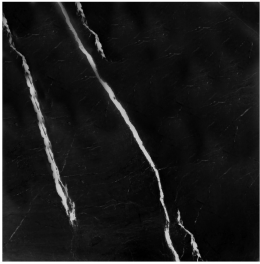

12X24 NERO
MARQUINA BLACK
MARBLE MARBLE
TILE

24X24 NERO
MARQUINA BLACK
MARBLE MARBLE
TILE

POL / HON