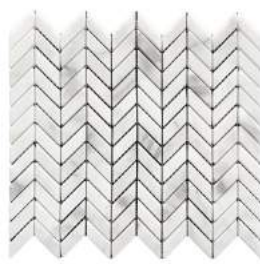

CALACATTA GOLD
MARBLE MINI
CHEVRON MOSAIC
TILE

POL / HON