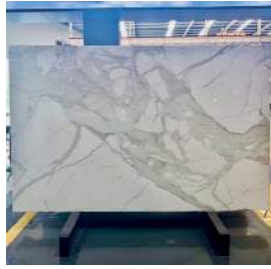

CALACATTA GOLD MARBLE

**CALACATTA GOLD
MARBLE 1 1/4" SLAB**

POL / HON

**CALACATTA GOLD
MARBLE 3/4" SLAB**

POL / HON

**CALACATTA GOLD
ITALIAN MARBLE
SHOWER CORNER
SHELF**

POL / HON

**CALACATTA GOLD
ITALIAN MARBLE
4" X 36" DOOR
THRESHOLD
SADDLE**