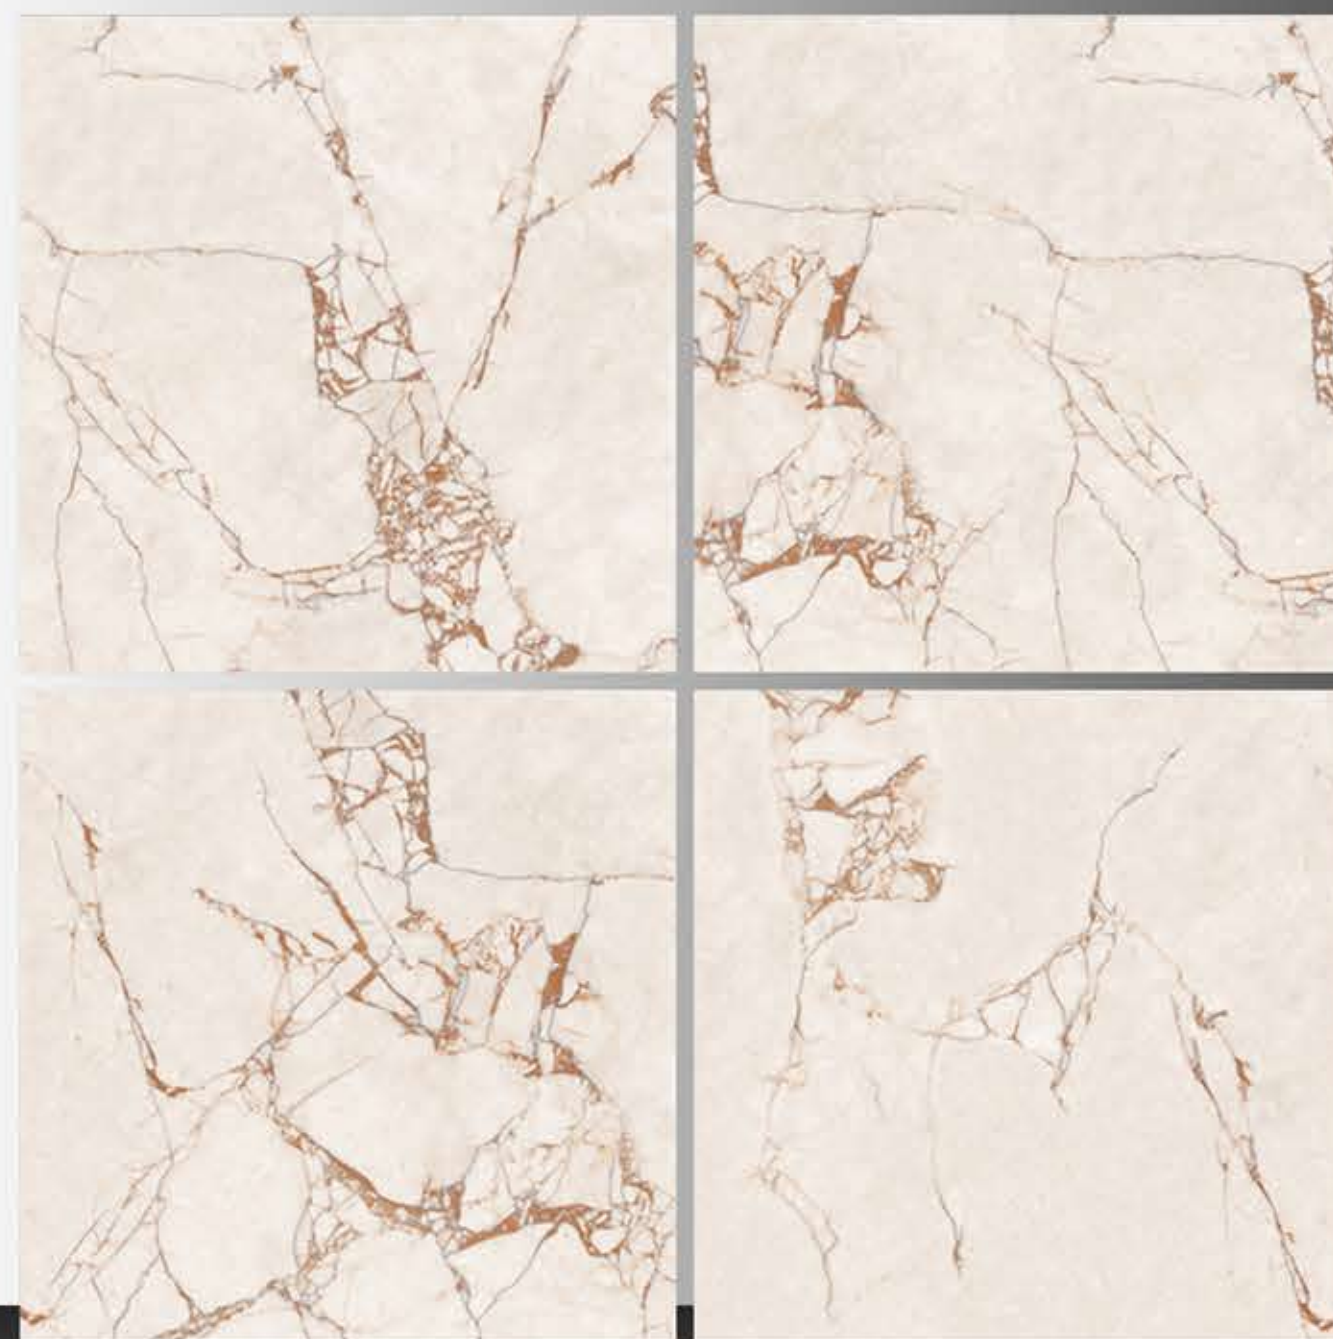

POLISH TILES
600 x 600 mm

SILVA GREY

POLISH TILES
600 x 600 mm

SIRIO WHITE

POLISH TILES
600 x 600 mm

SISILIA BROWN

POLISH TILES
600 x 600 mm

SISILIA GREY