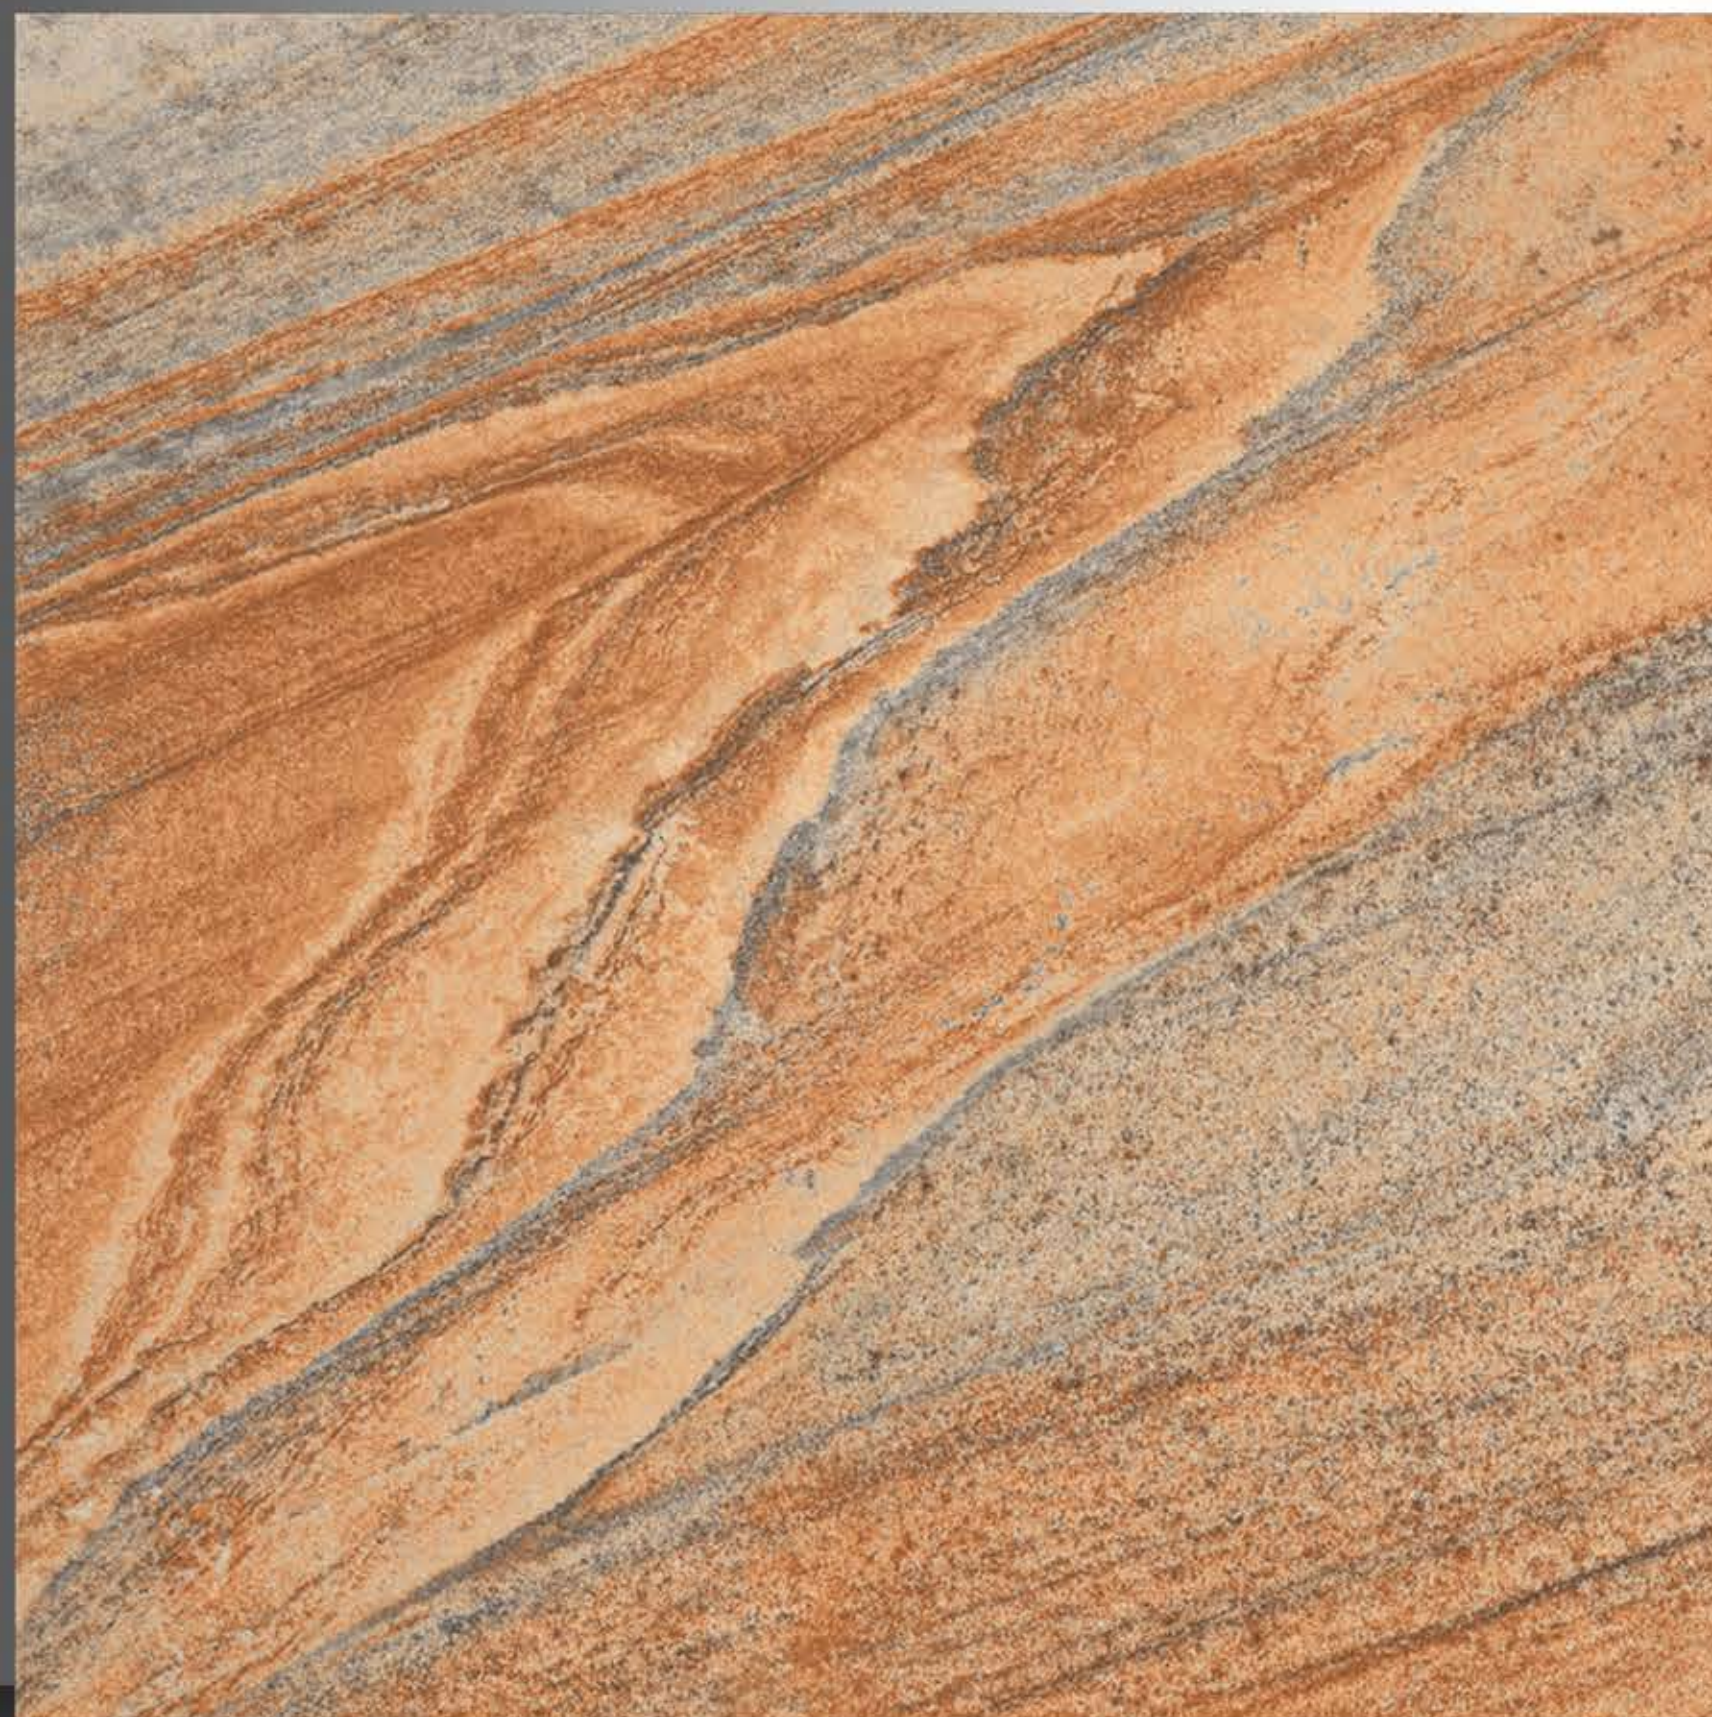

POLISH TILES
600 x 600 mm

ERA WHITE

POLISH TILES
600 x 600 mm

EVOLUTION STATUARIO

POLISH TILES
600 x 600 mm

FIRE MARBLE

POLISH TILES
600 x 600 mm

FORESTA BLUE