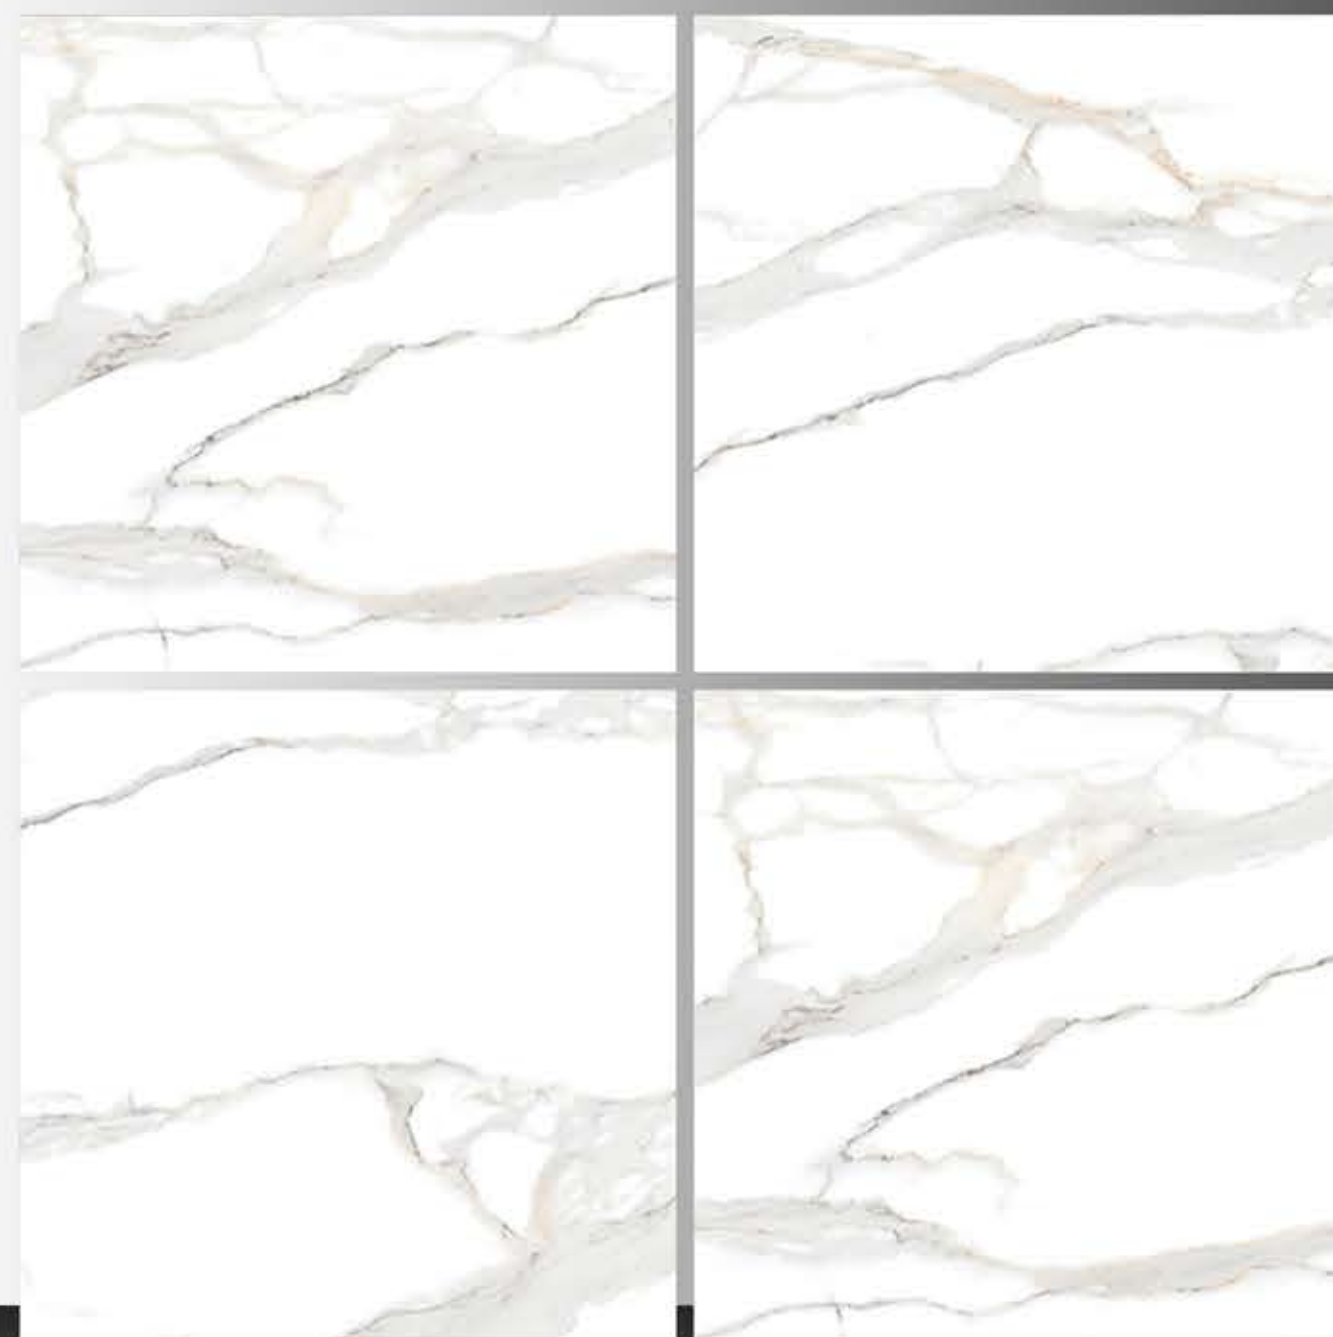

POLISH TILES
600 x 600 mm

PLATINA GREY

POLISH TILES
600 x 600 mm

PLATINA IVORY

POLISH TILES
600 x 600 mm

PRIME WHITE

POLISH TILES
600 x 600 mm

PULPIS BIANCO