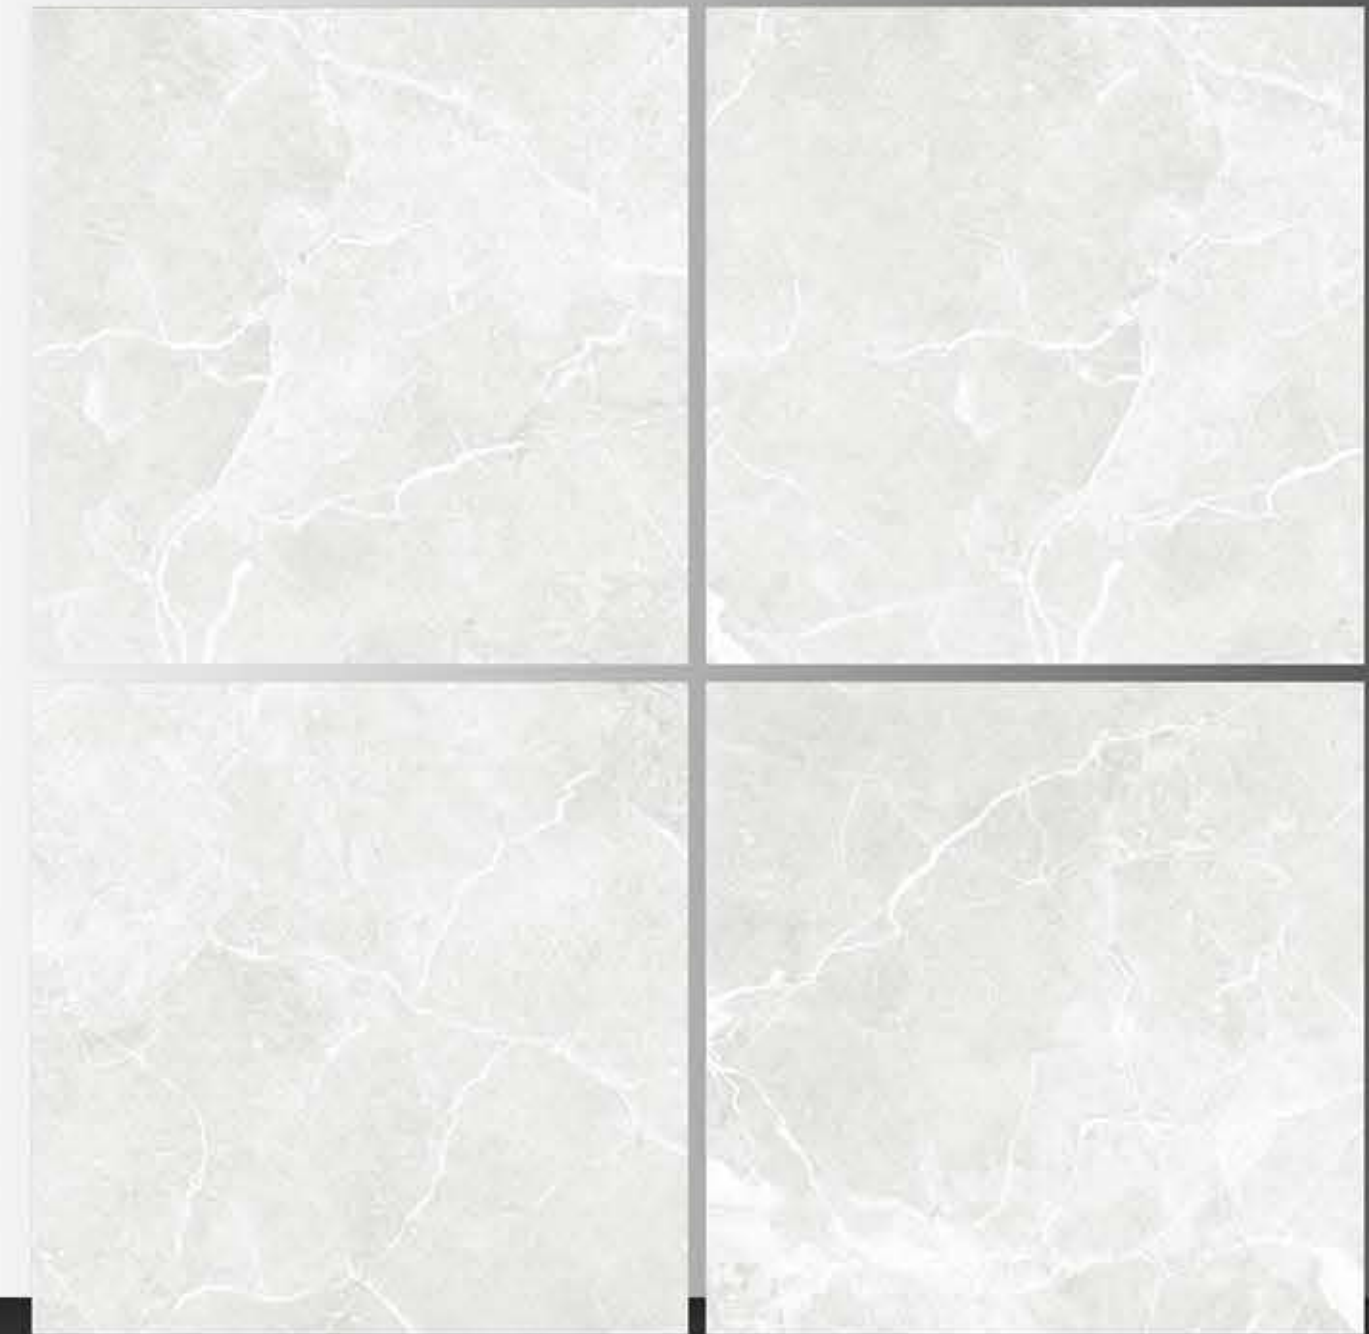

POLISH TILES
600 x 600 mm

TROPIX WHITE

POLISH TILES
600 x 600 mm

TROY BEIGE

POLISH TILES
600 x 600 mm

TUNISIA BIANCO

POLISH TILES
600 x 600 mm

TUNISIA GREY