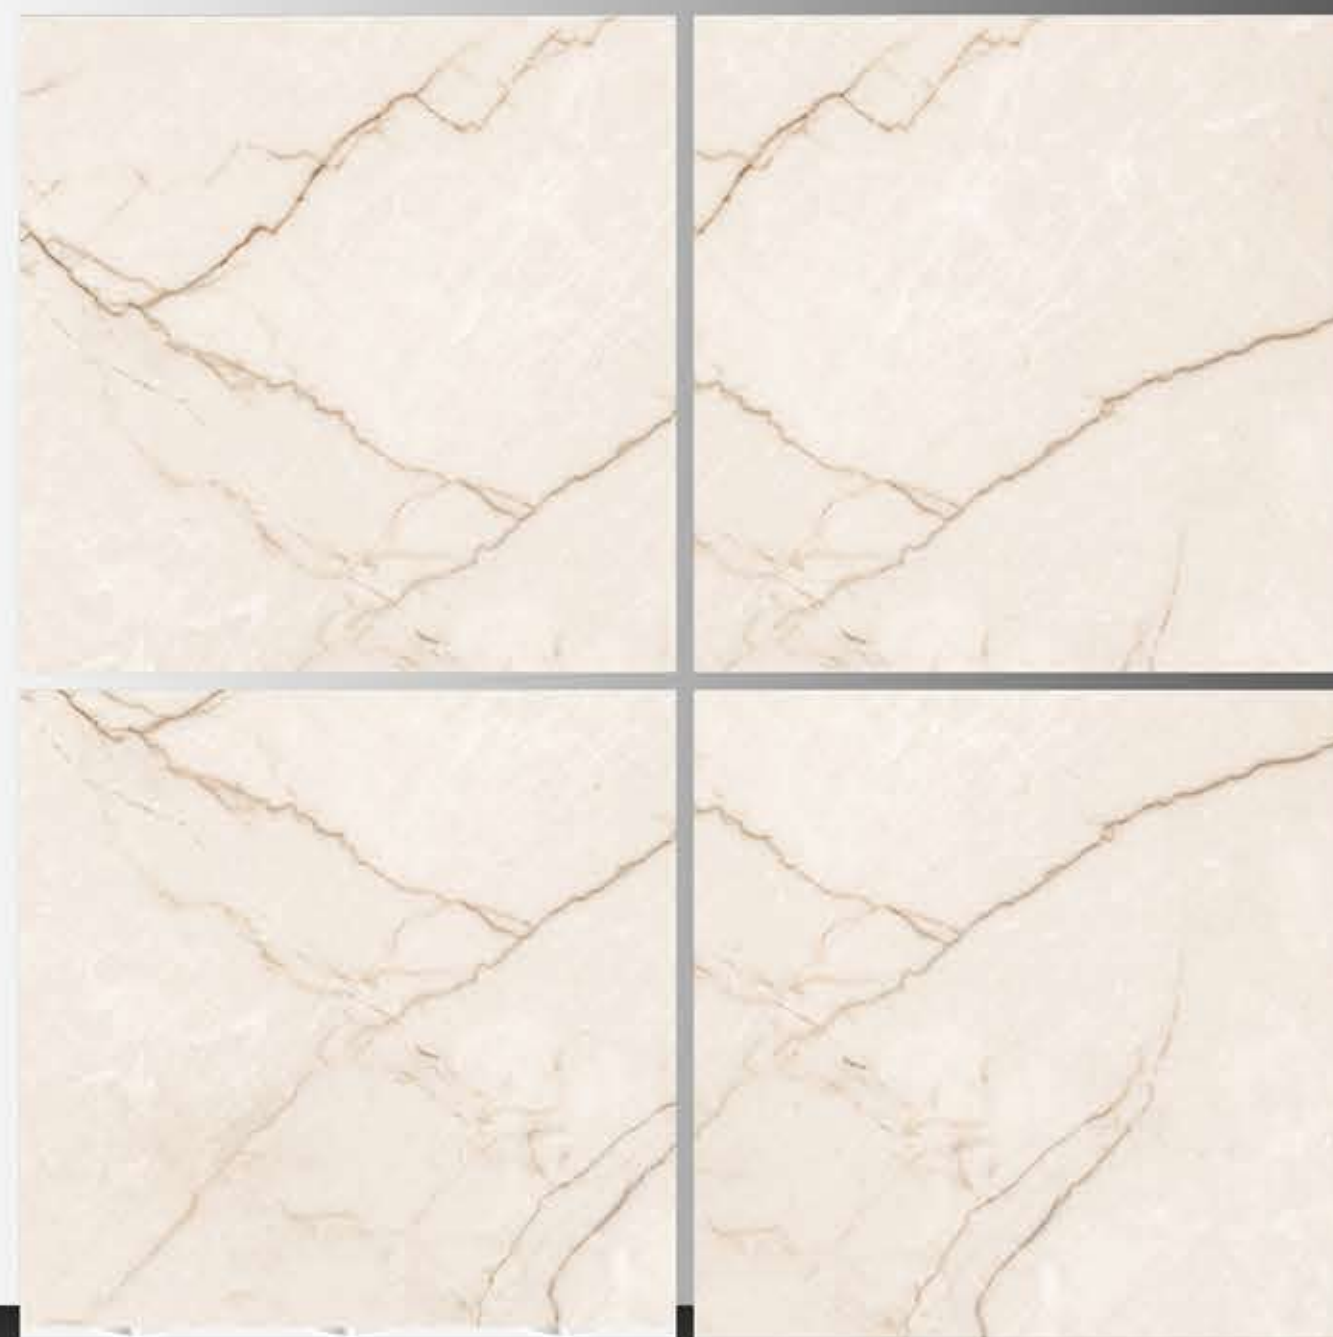

POLISH TILES
600 x 600 mm

LUX WHITE