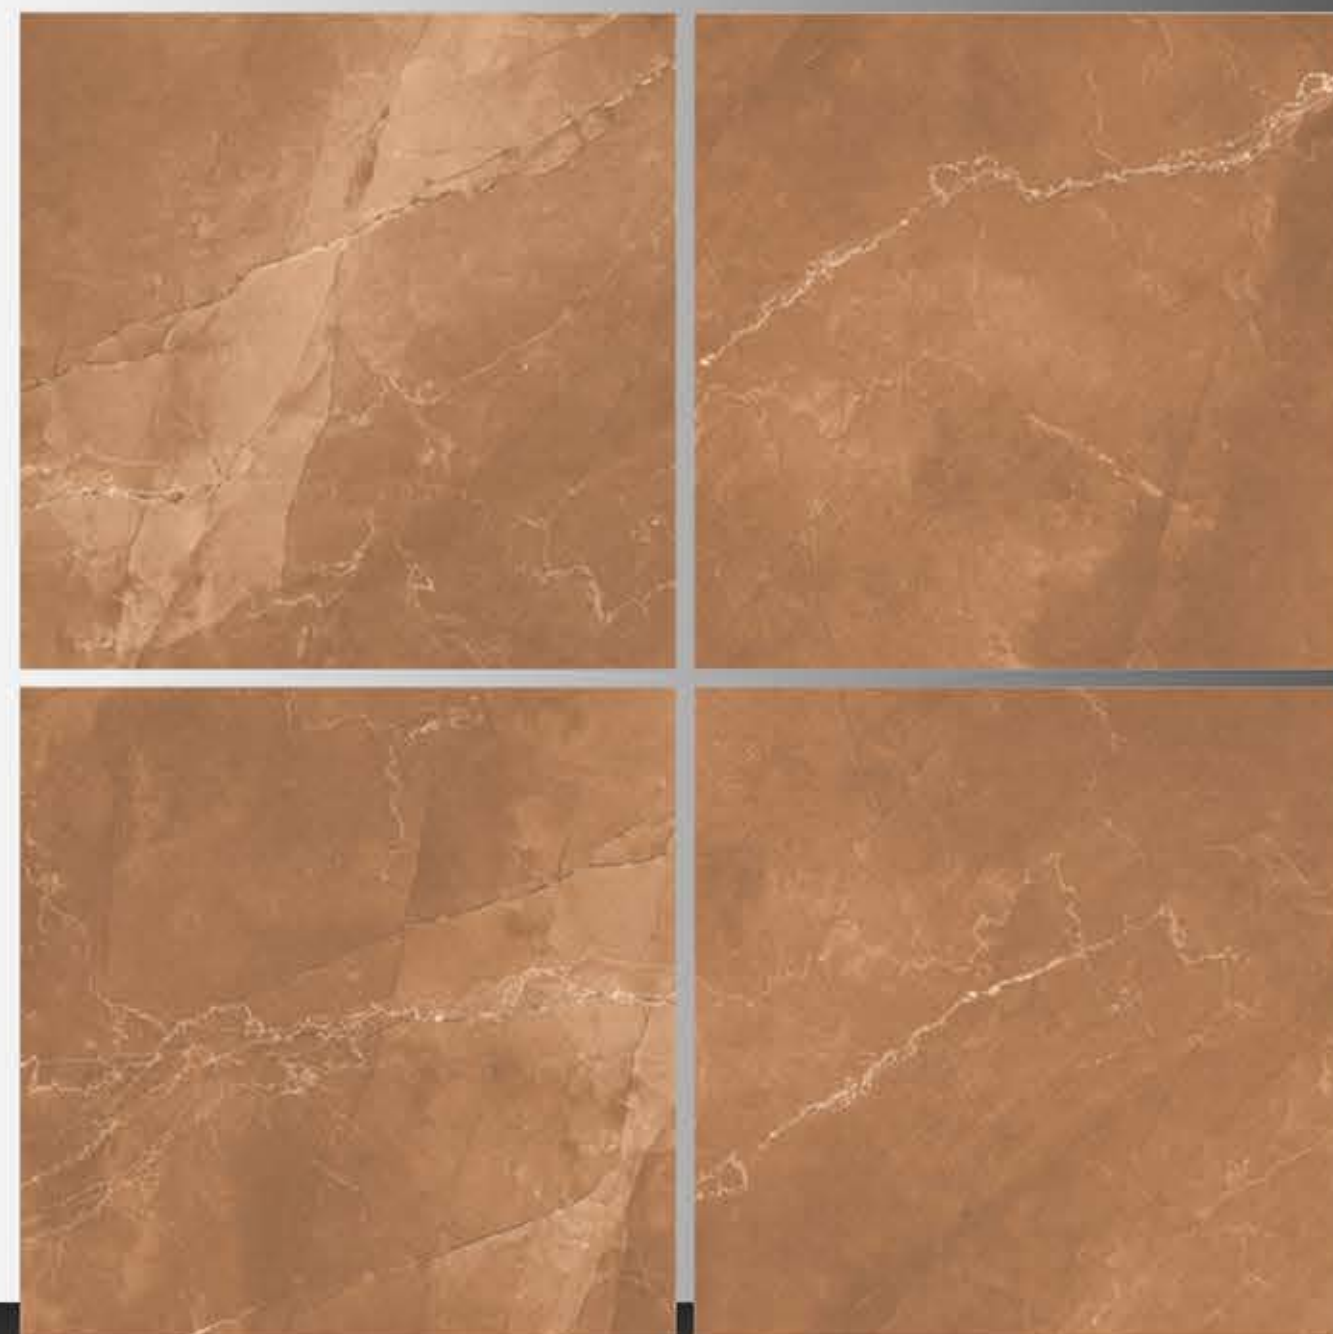

PULPIS BROWN