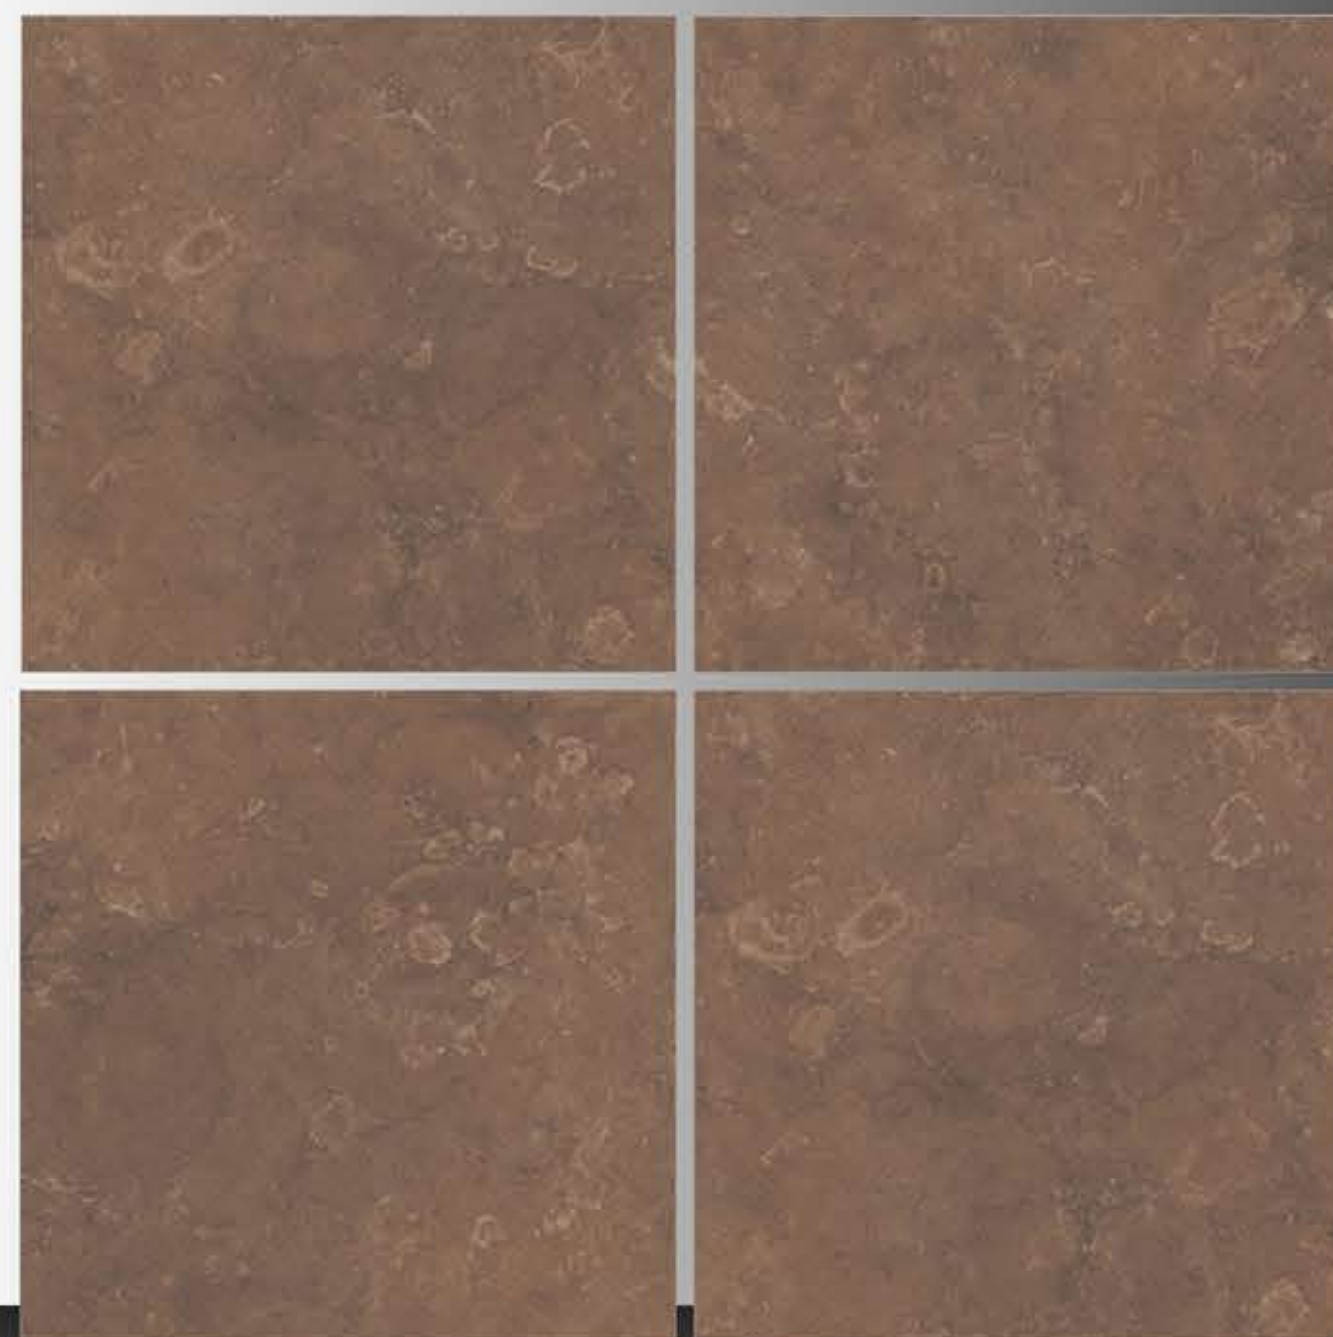

POLISH TILES
600 x 600 mm

MARBELLA GREY

POLISH TILES
600 x 600 mm

MARMOR SILVER

POLISH TILES
600 x 600 mm

MARSTONE BROWN

POLISH TILES
600 x 600 mm

MARSTONE NATURAL