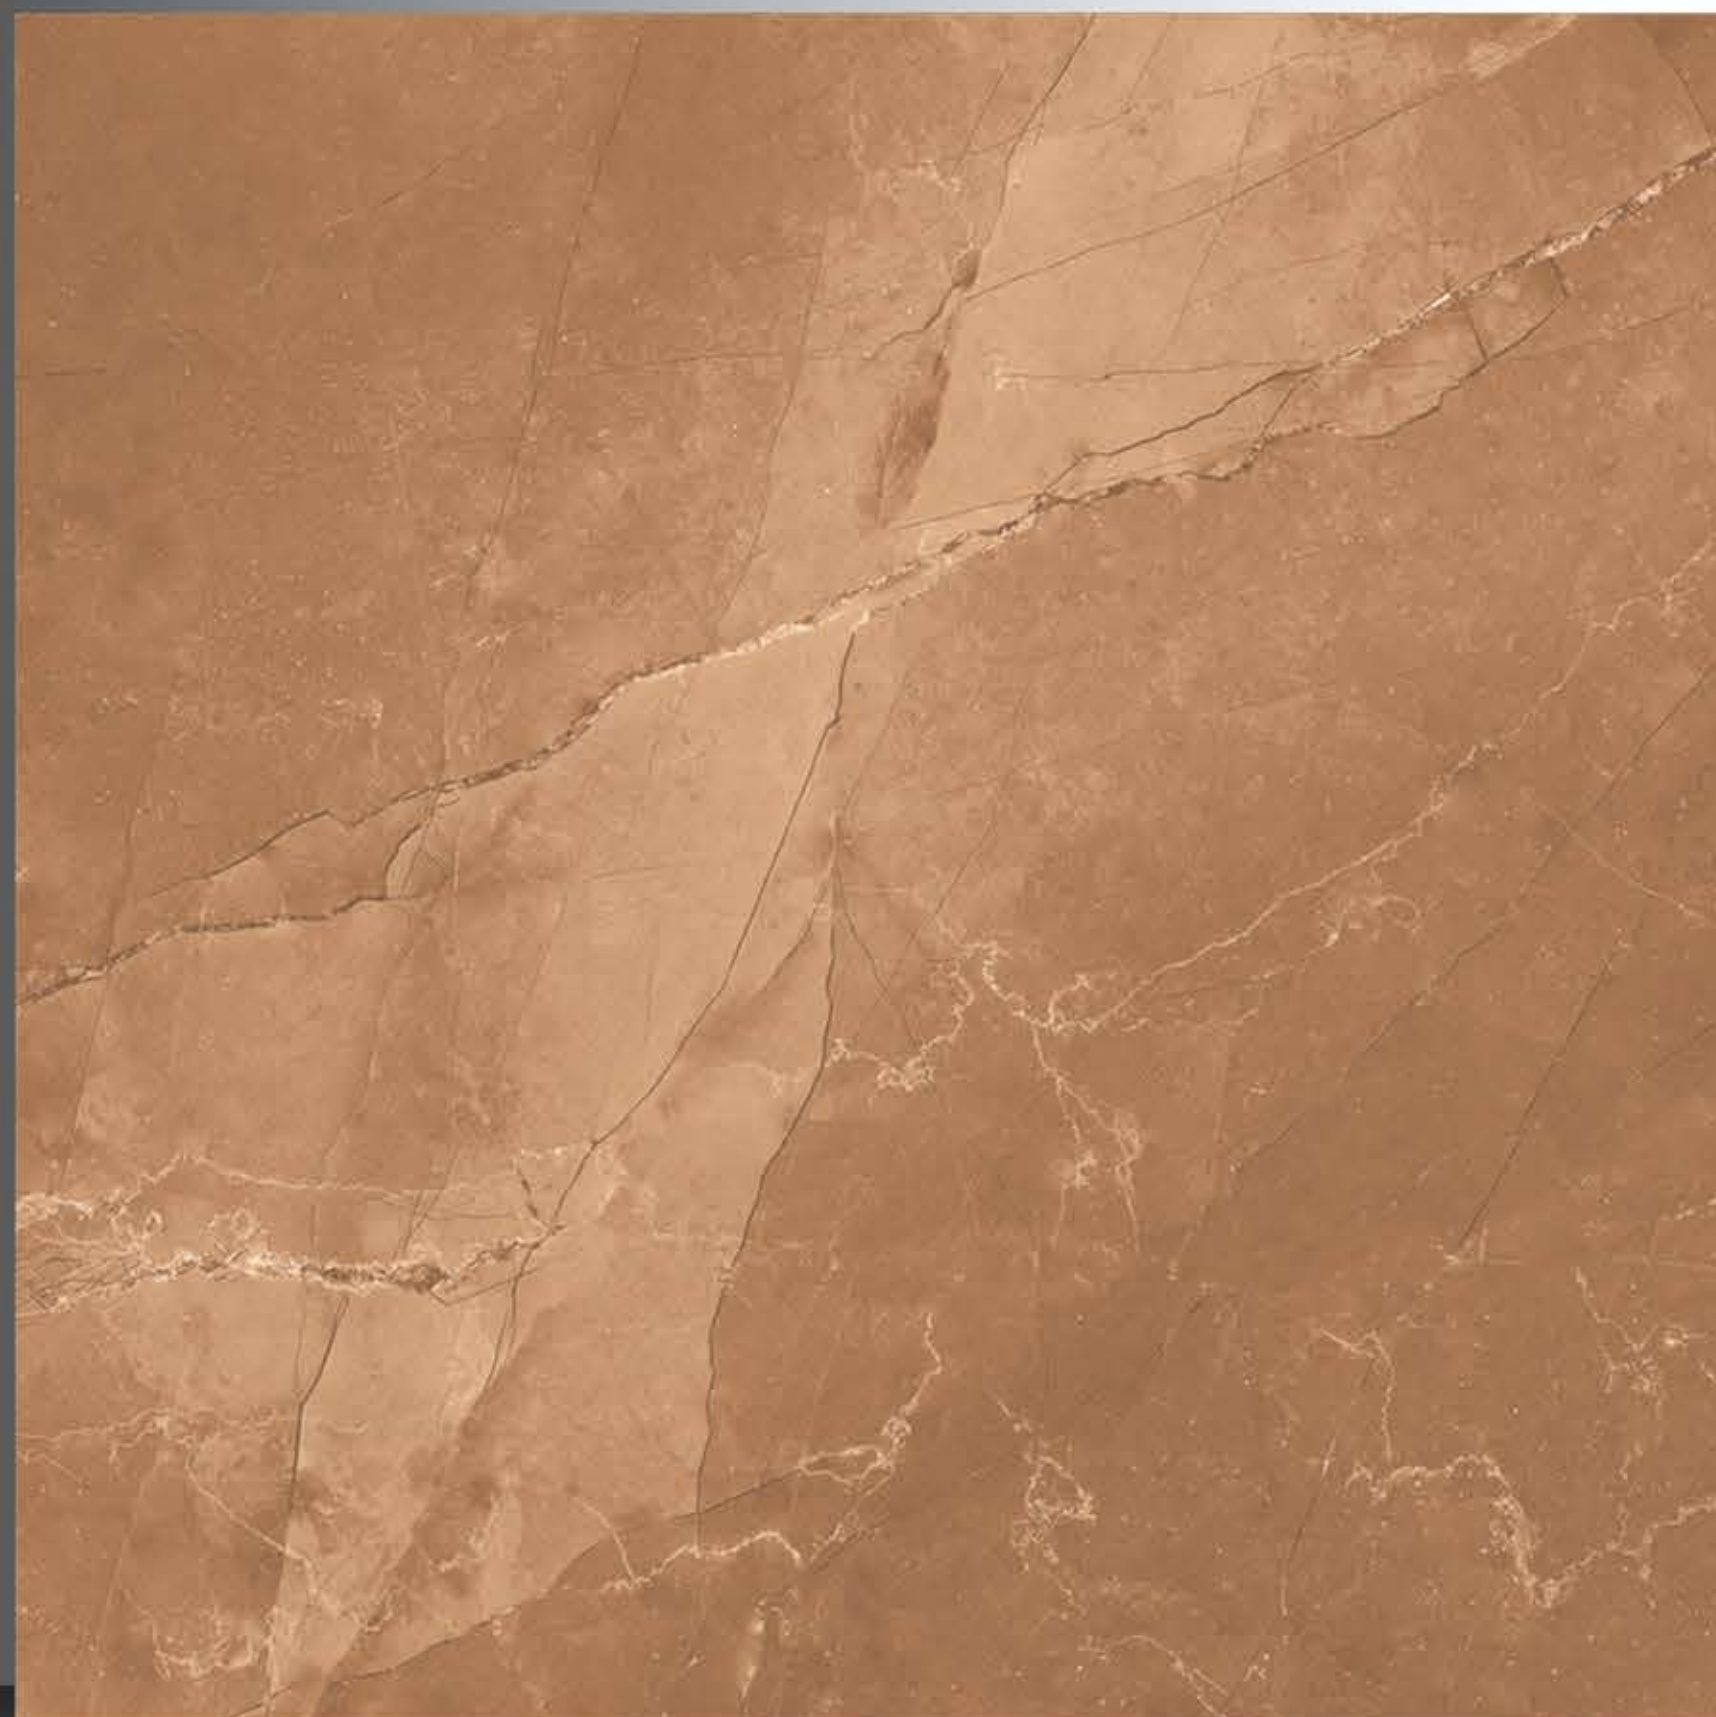

POLISH TILES
600 x 600 mm