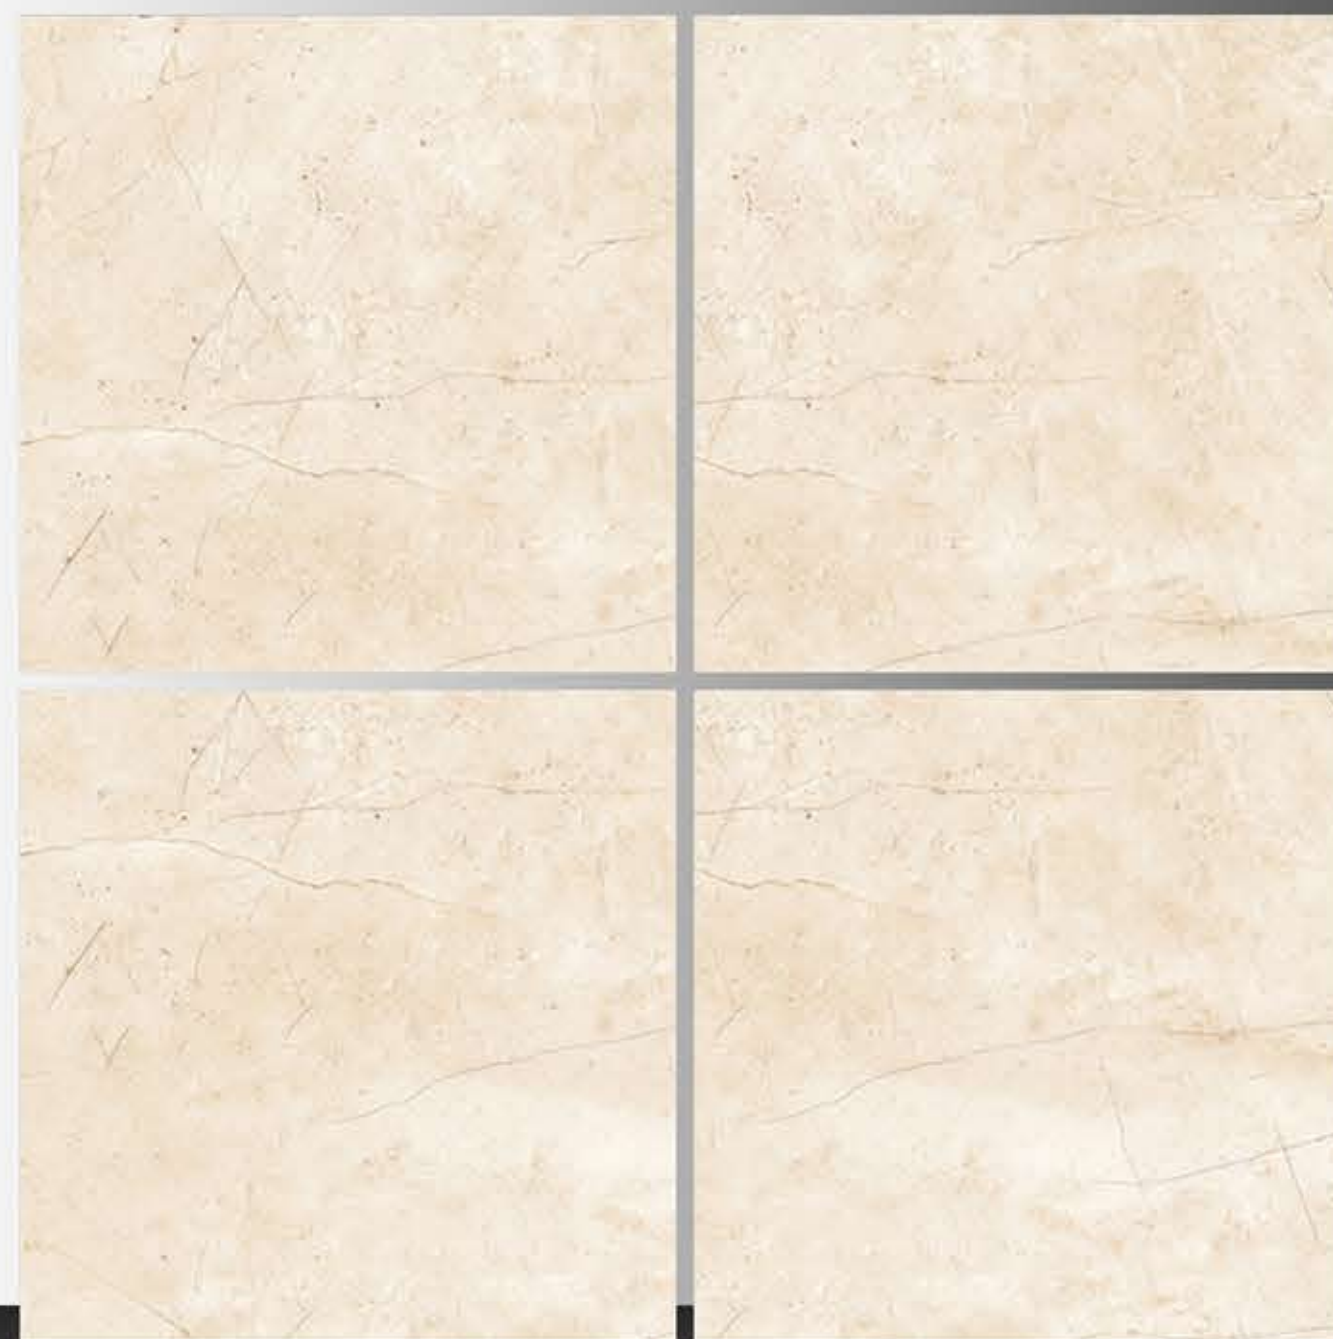

LETINA BEIGE