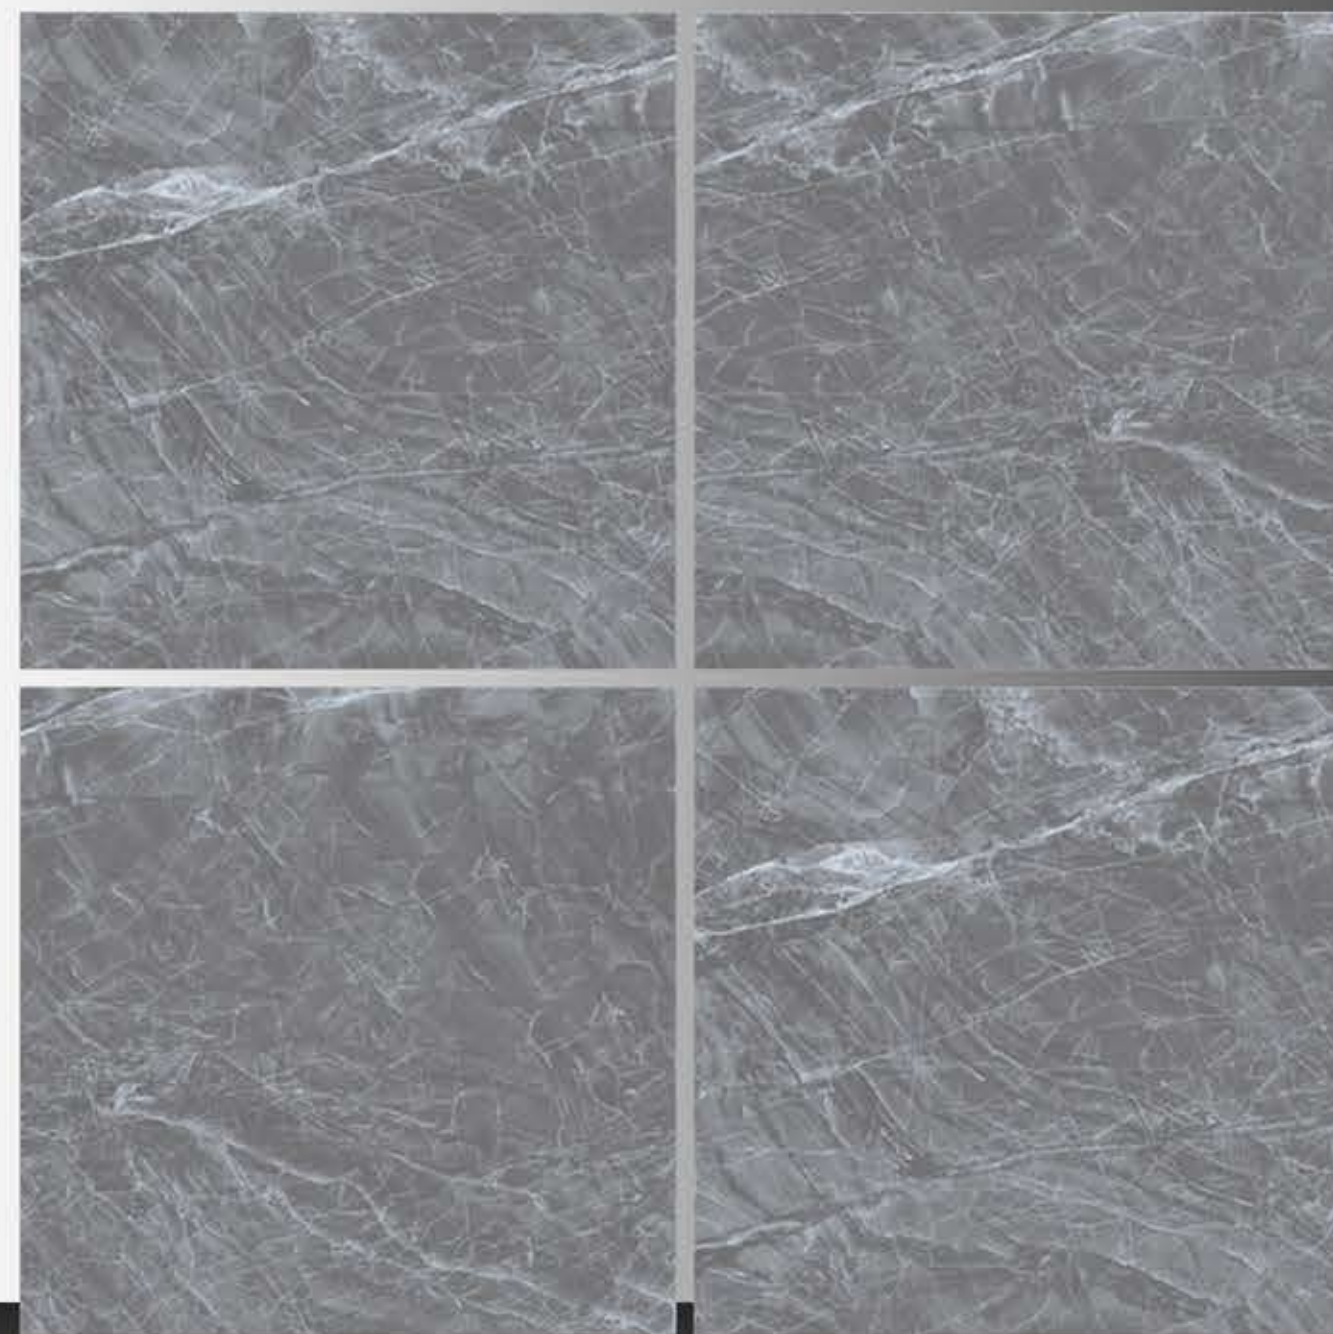

POLISH TILES
600 x 600 mm

ARTICO ONYX BIANCO

POLISH TILES
600 x 600 mm

ARTICO ONYX MULTI

POLISH TILES
600 x 600 mm

ATHENA GREY

POLISH TILES
600 x 600 mm

ATHENS BLACK