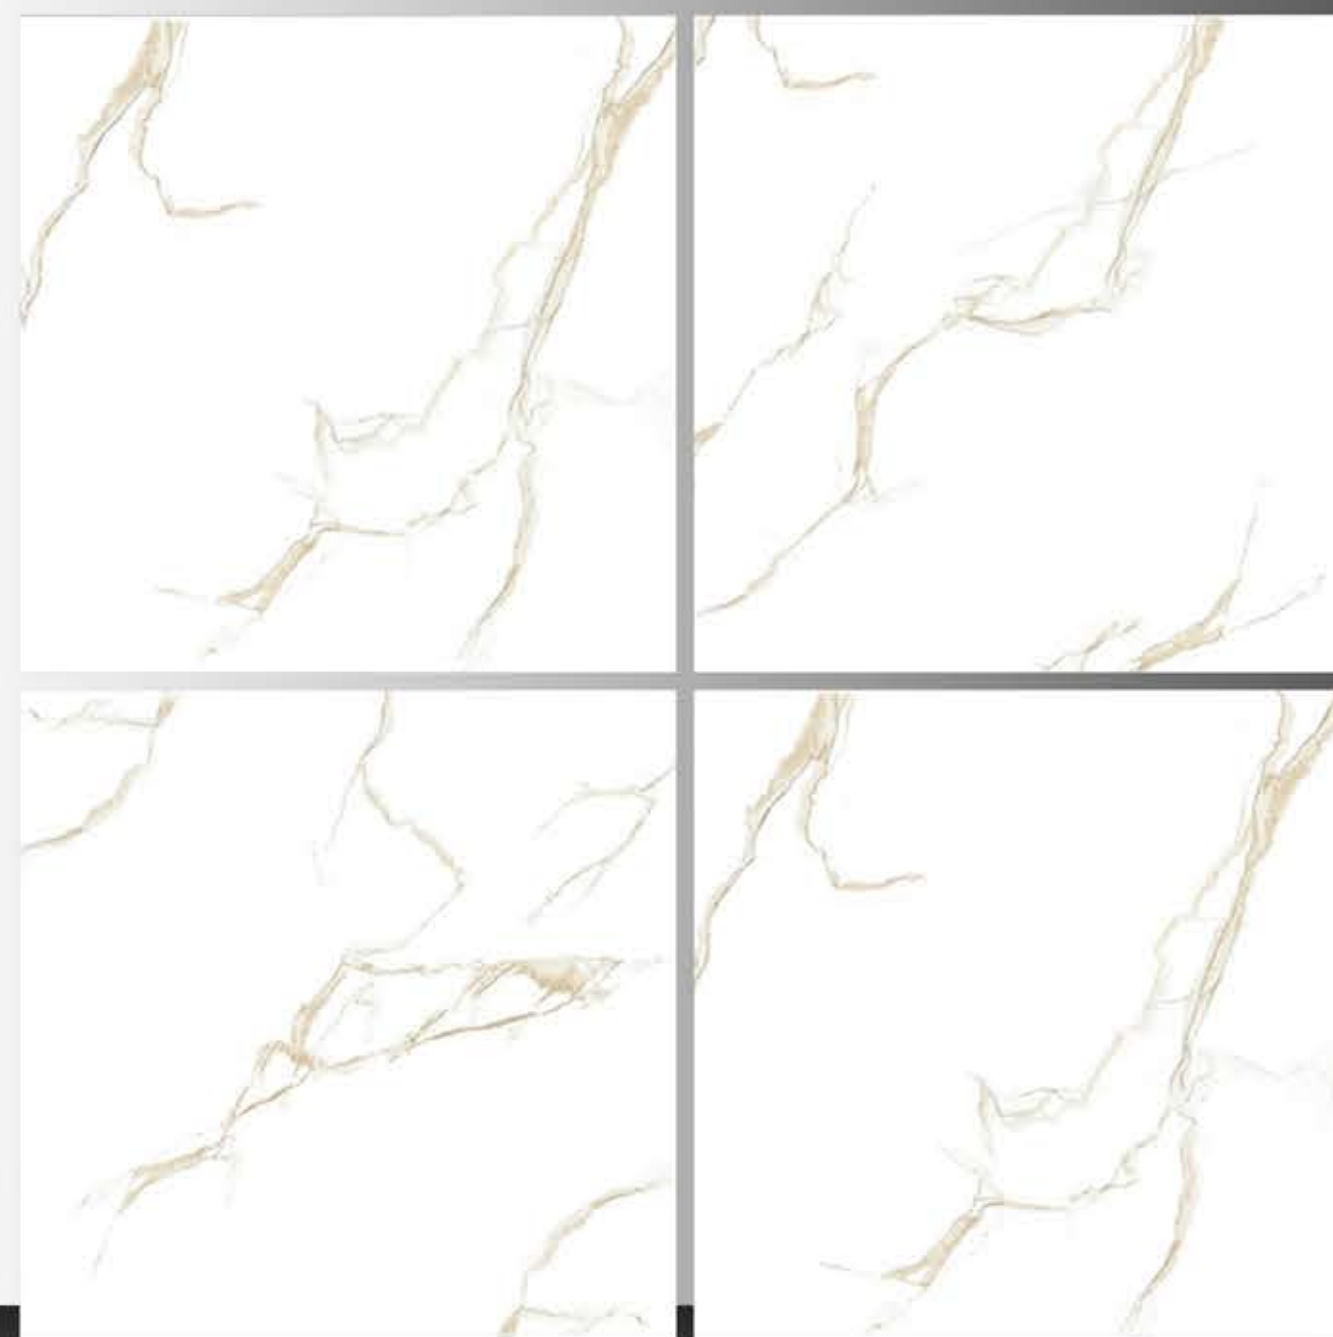

GOLD SATUARIO