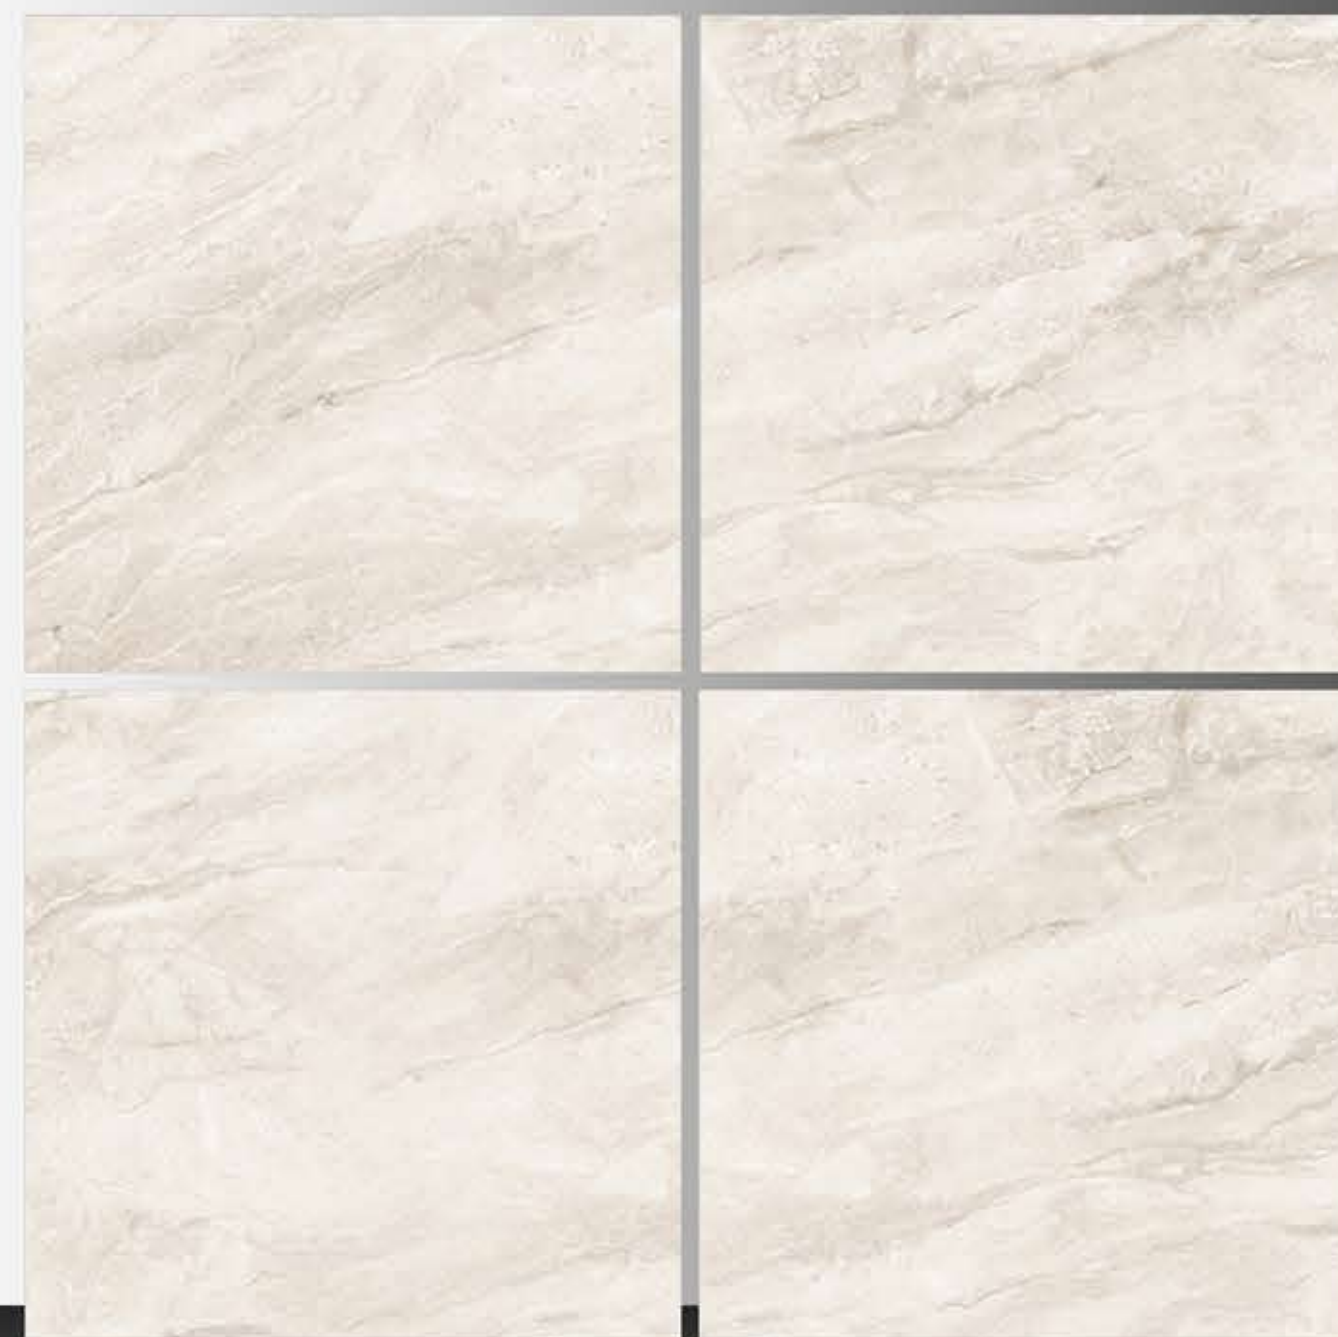

Oniceta Marble