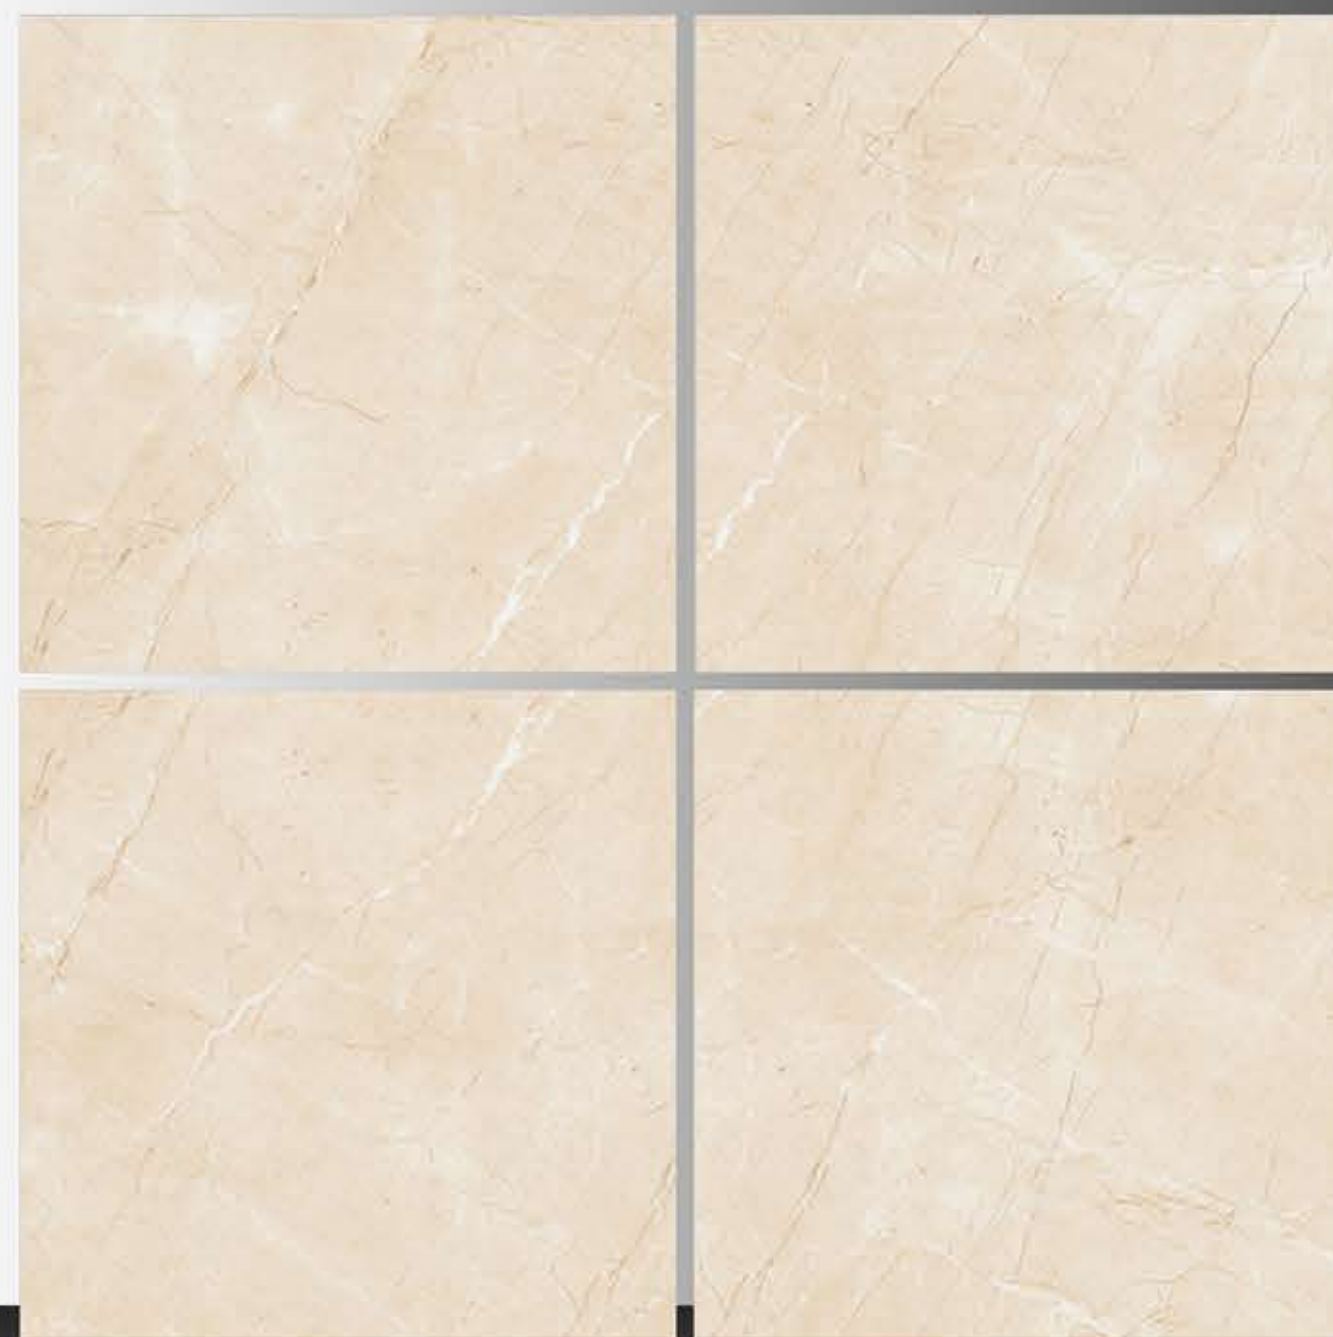

Nordic Beige