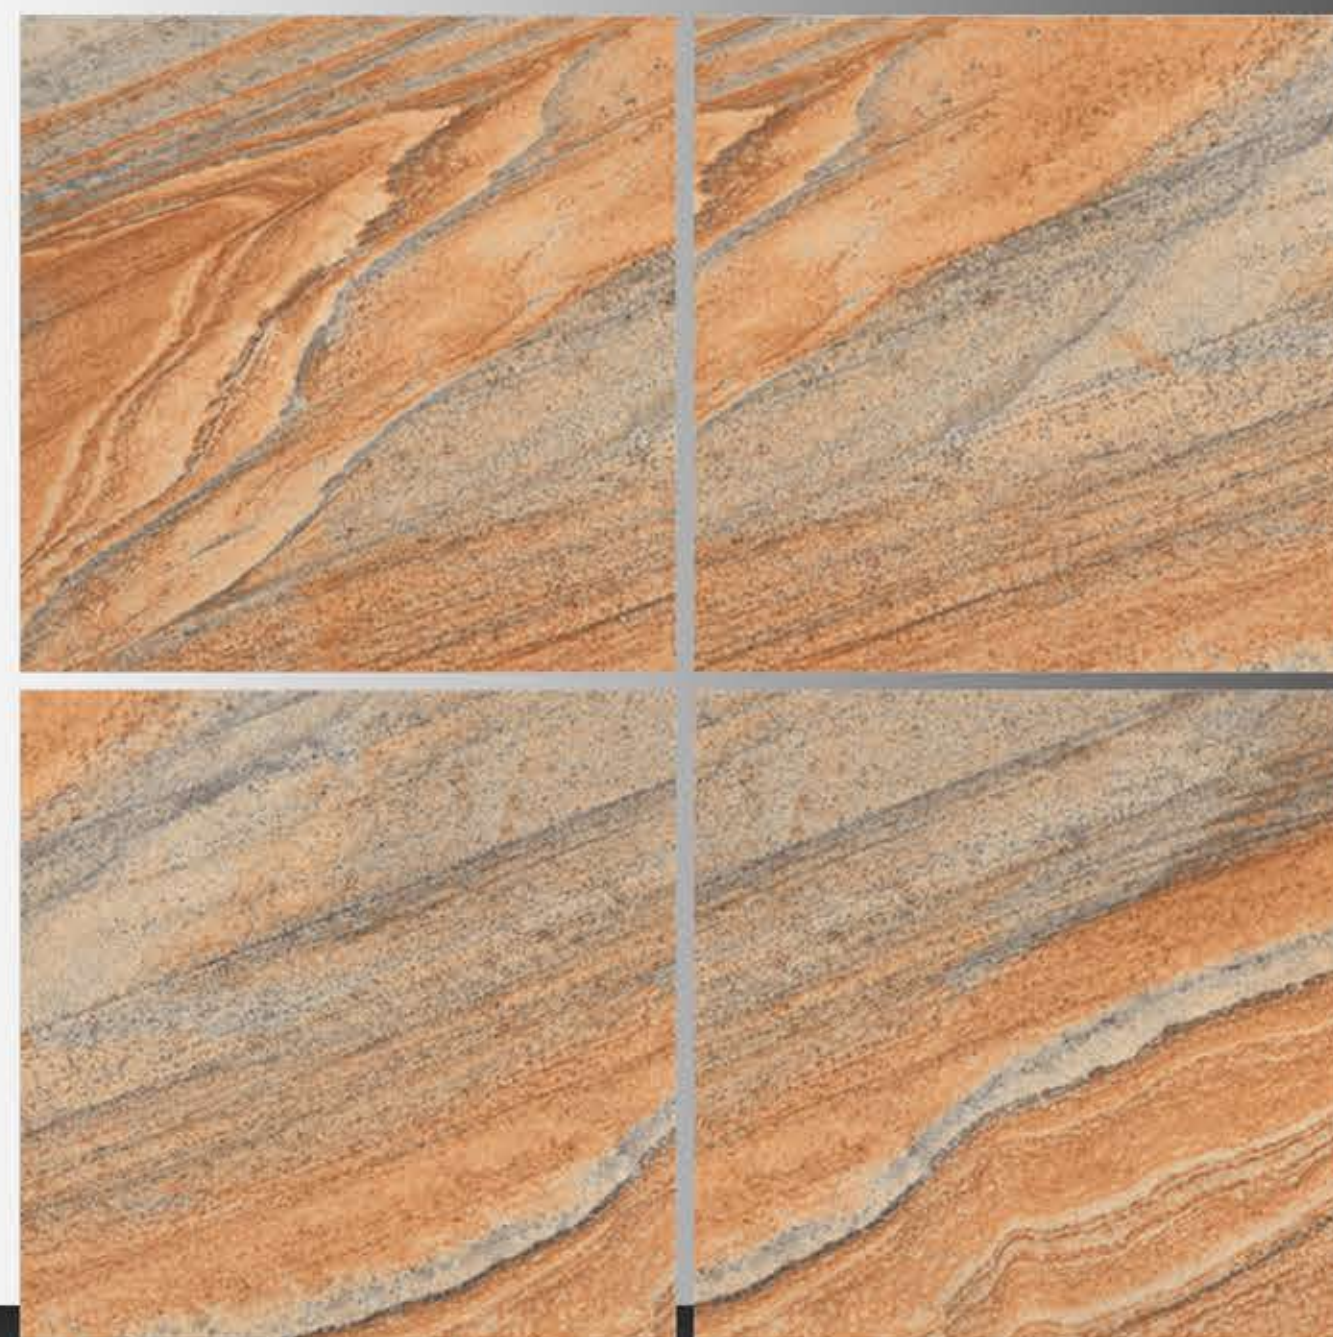

POLISH TILES
600 x 600 mm

ERA WHITE

POLISH TILES
600 x 600 mm

EVOLUTION STATUARIO

POLISH TILES
600 x 600 mm

FIRE MARBLE

POLISH TILES
600 x 600 mm

FORESTA BLUE