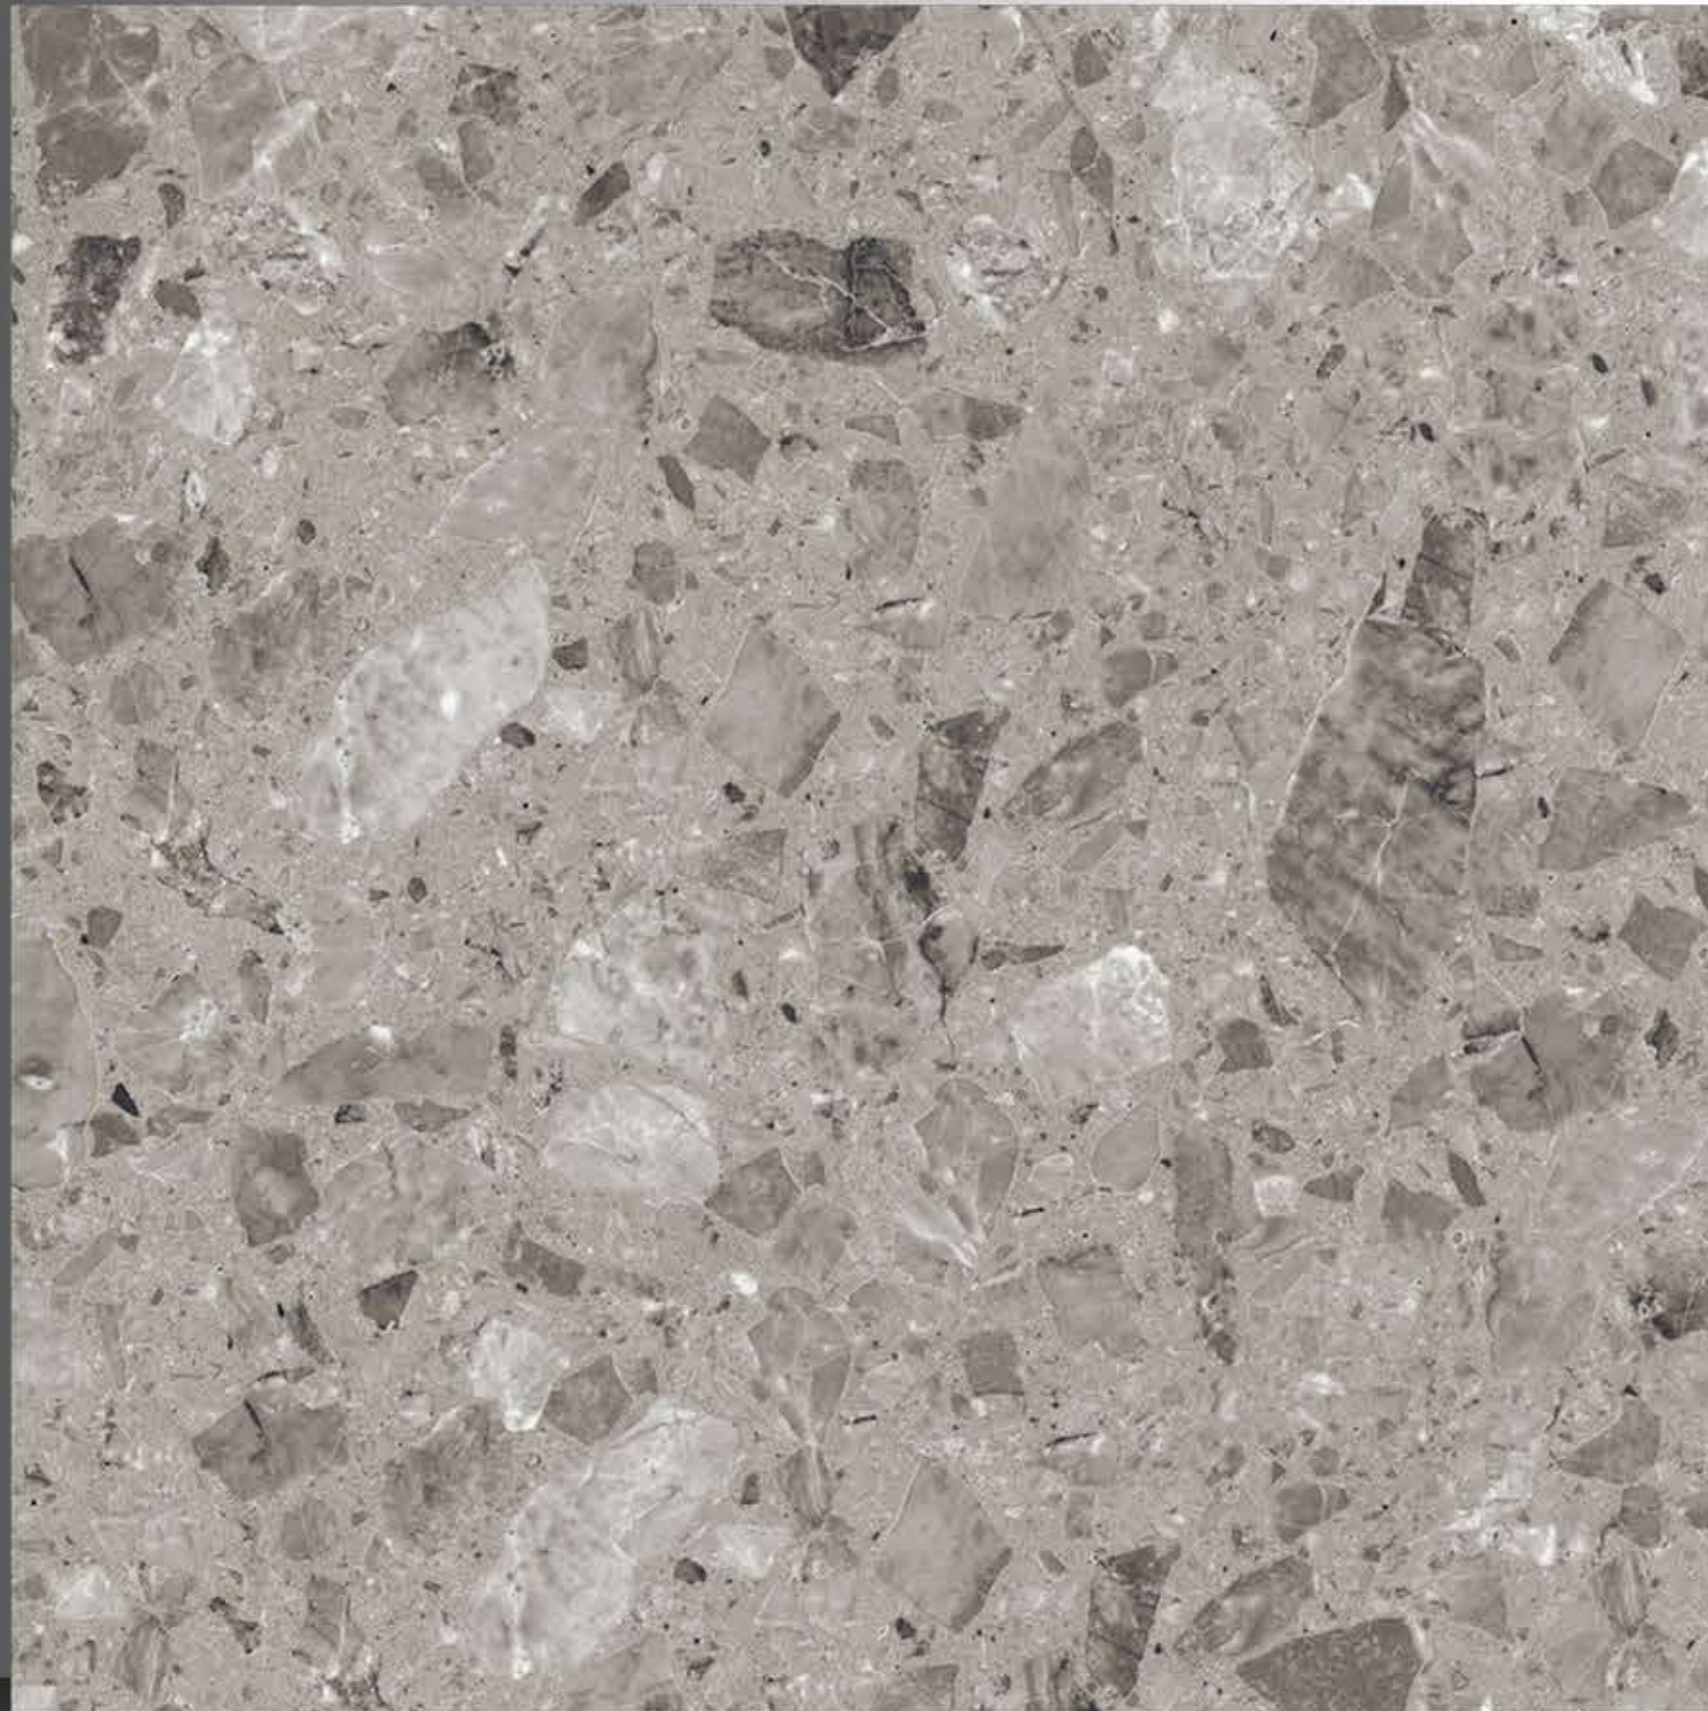

POLISH TILES
600 x 600 mm

MARVEL BLACK

POLISH TILES
600 x 600 mm

MARVEL GREY

POLISH TILES
600 x 600 mm

MOSAICO BLACK

POLISH TILES
600 x 600 mm

MOSAICO WHITE