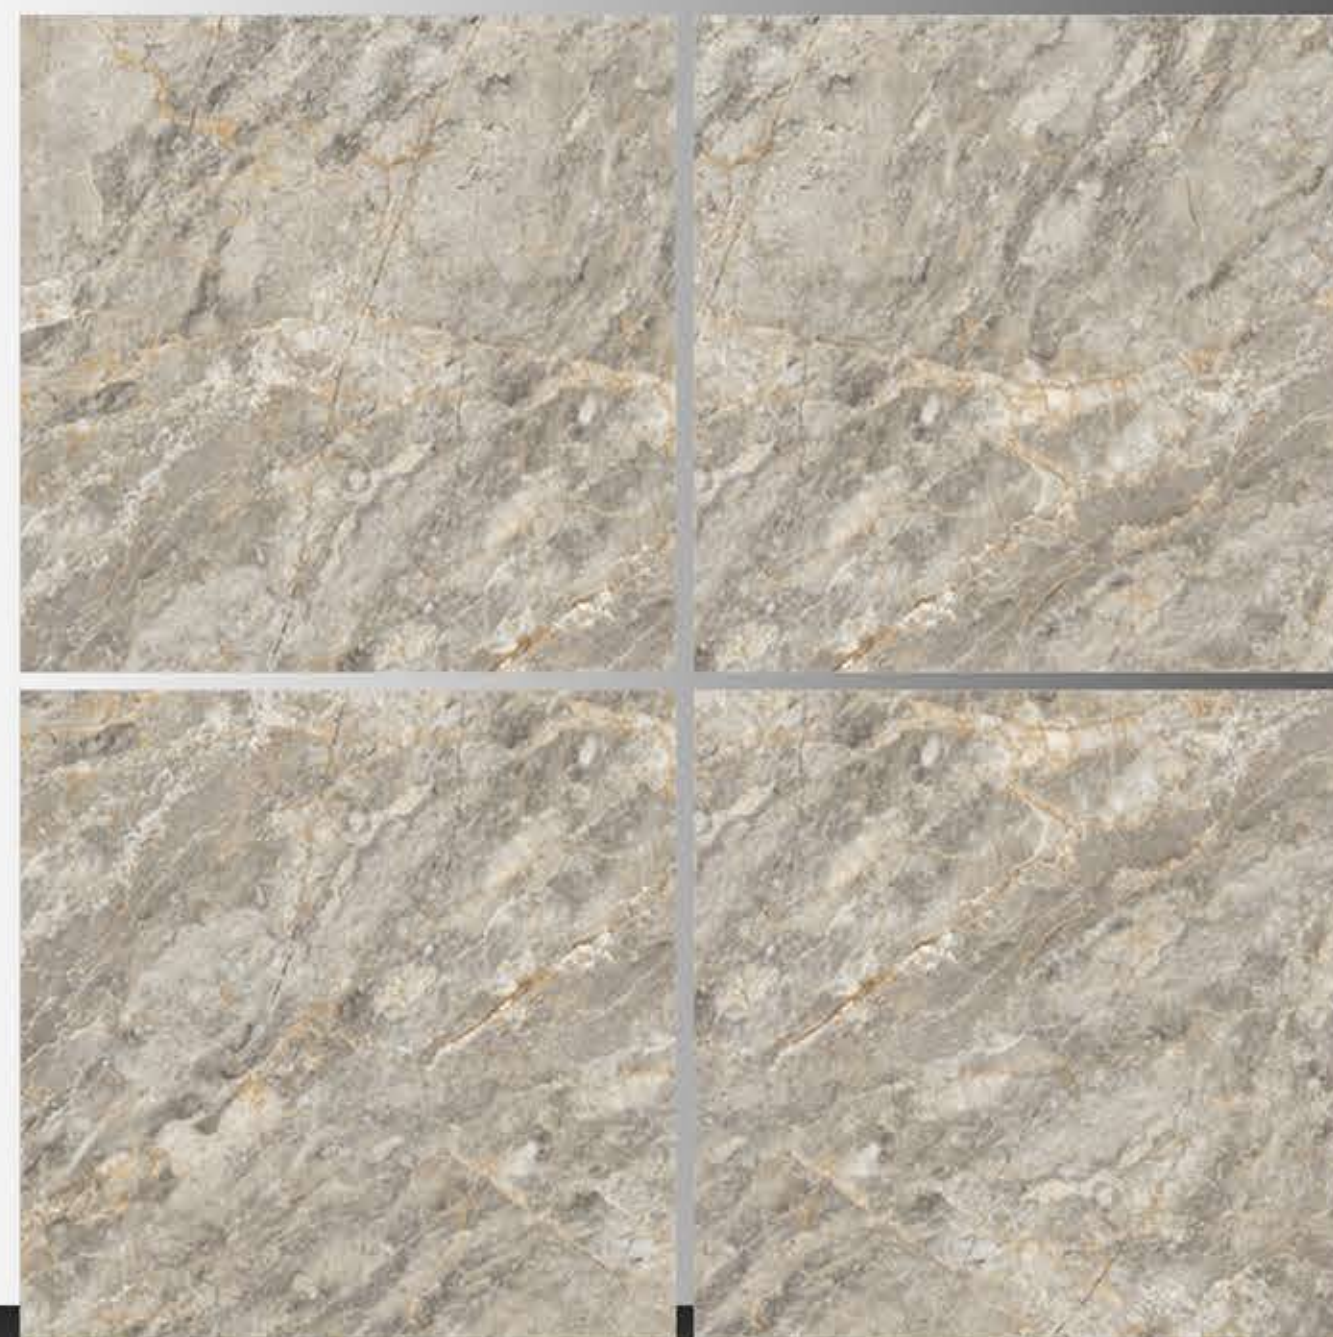

POLISH TILES
600 x 600 mm

ELMA GREY