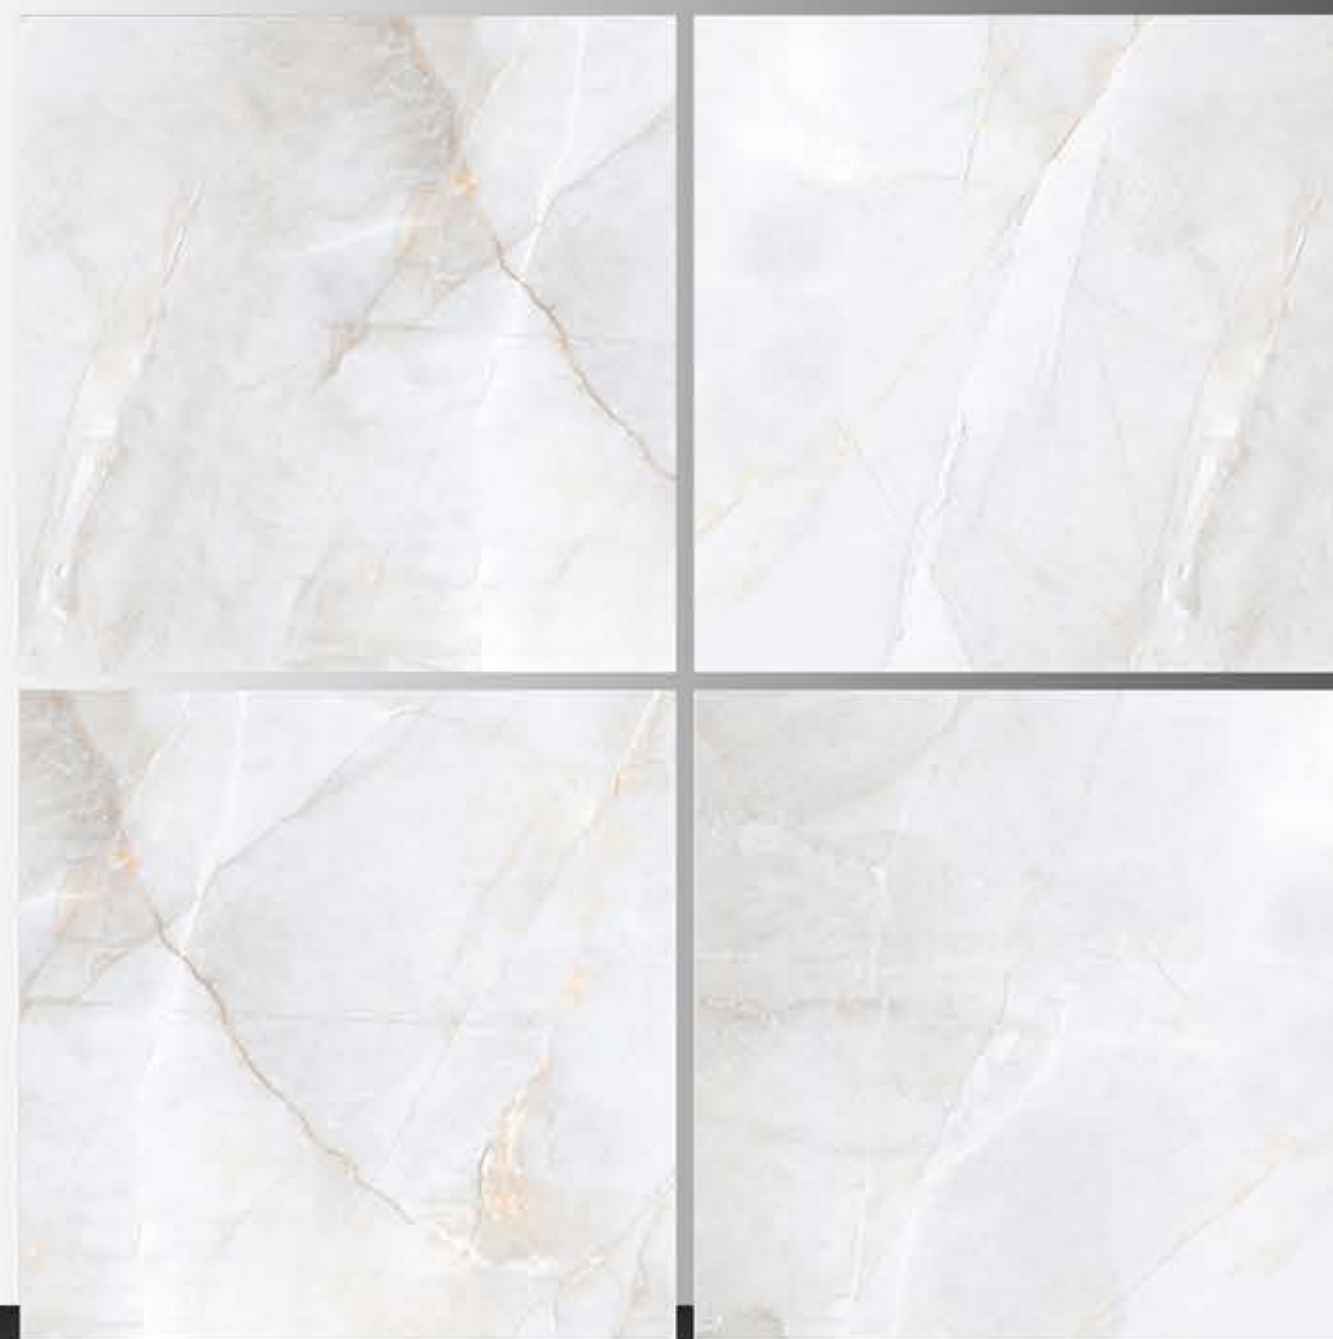

POLISH TILES
600 x 600 mm

ITALIA BEIGE

POLISH TILES
600 x 600 mm

JARK BIANCO

POLISH TILES
600 x 600 mm

JARK GREY

POLISH TILES
600 x 600 mm

LENOX BEIGE