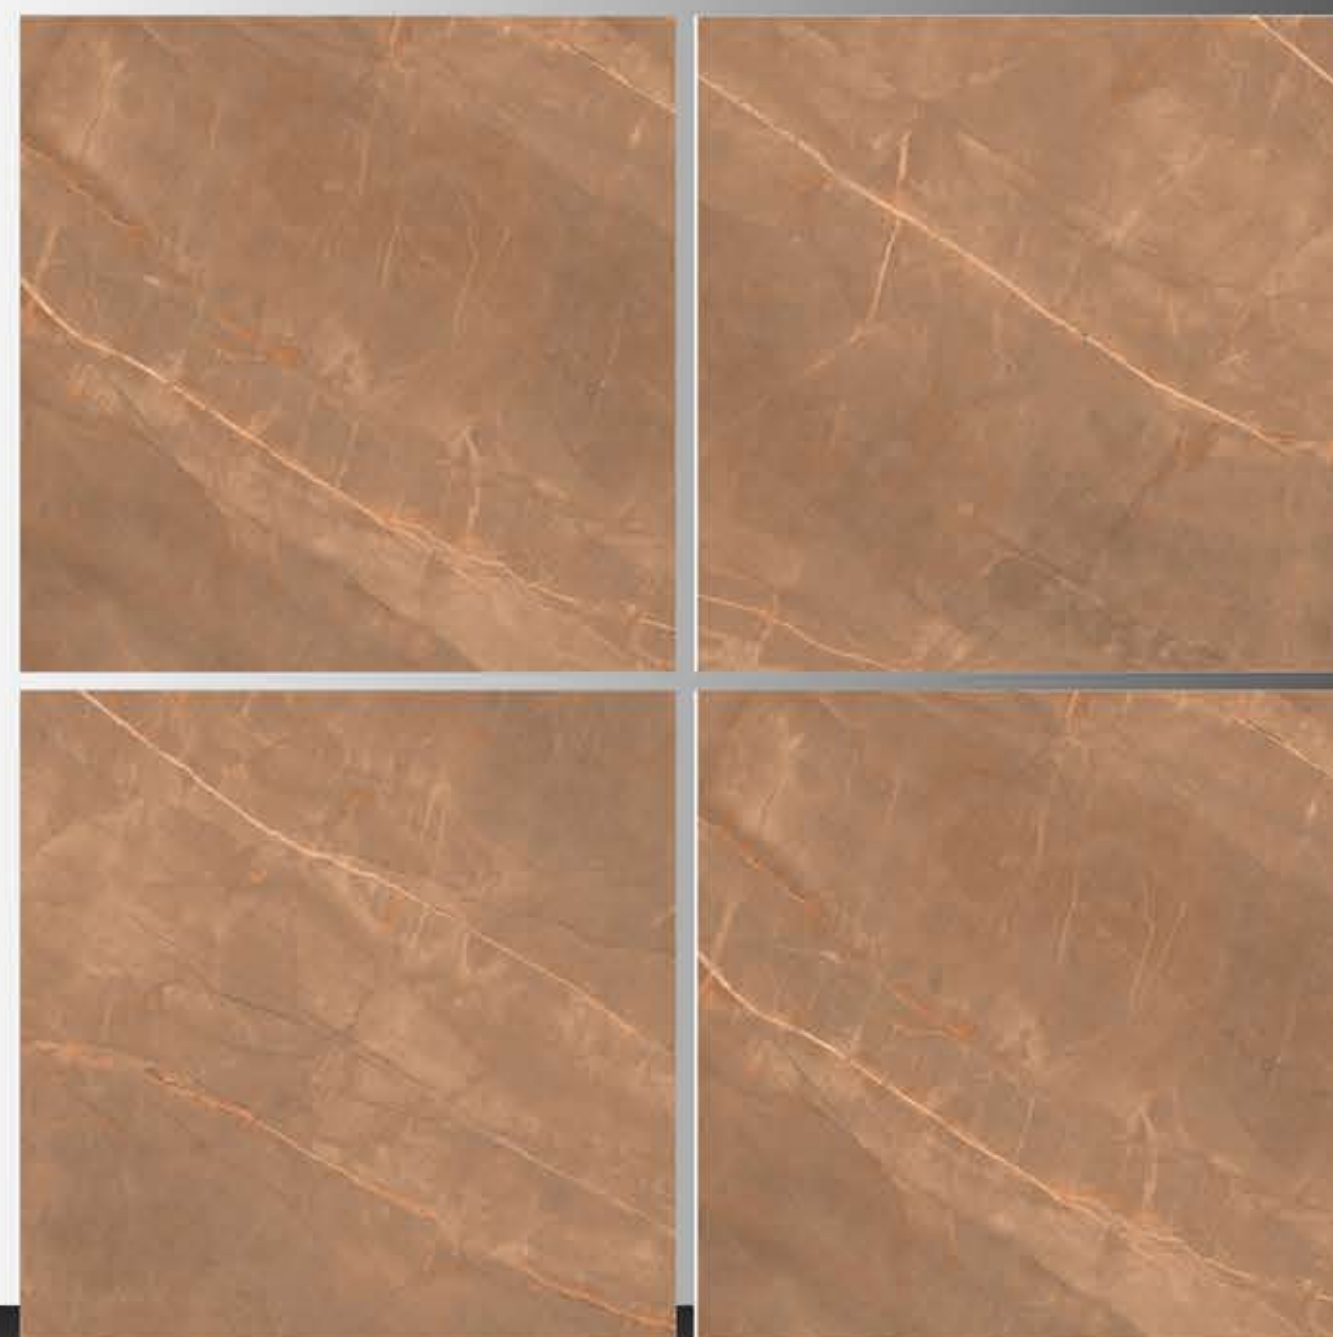

POLISH TILES
600 x 600 mm

LETINA BEIGE

POLISH TILES
600 x 600 mm

LEVANTO BROWN

POLISH TILES
600 x 600 mm

LEVANTO CREMA

POLISH TILES
600 x 600 mm

LUX SILVER