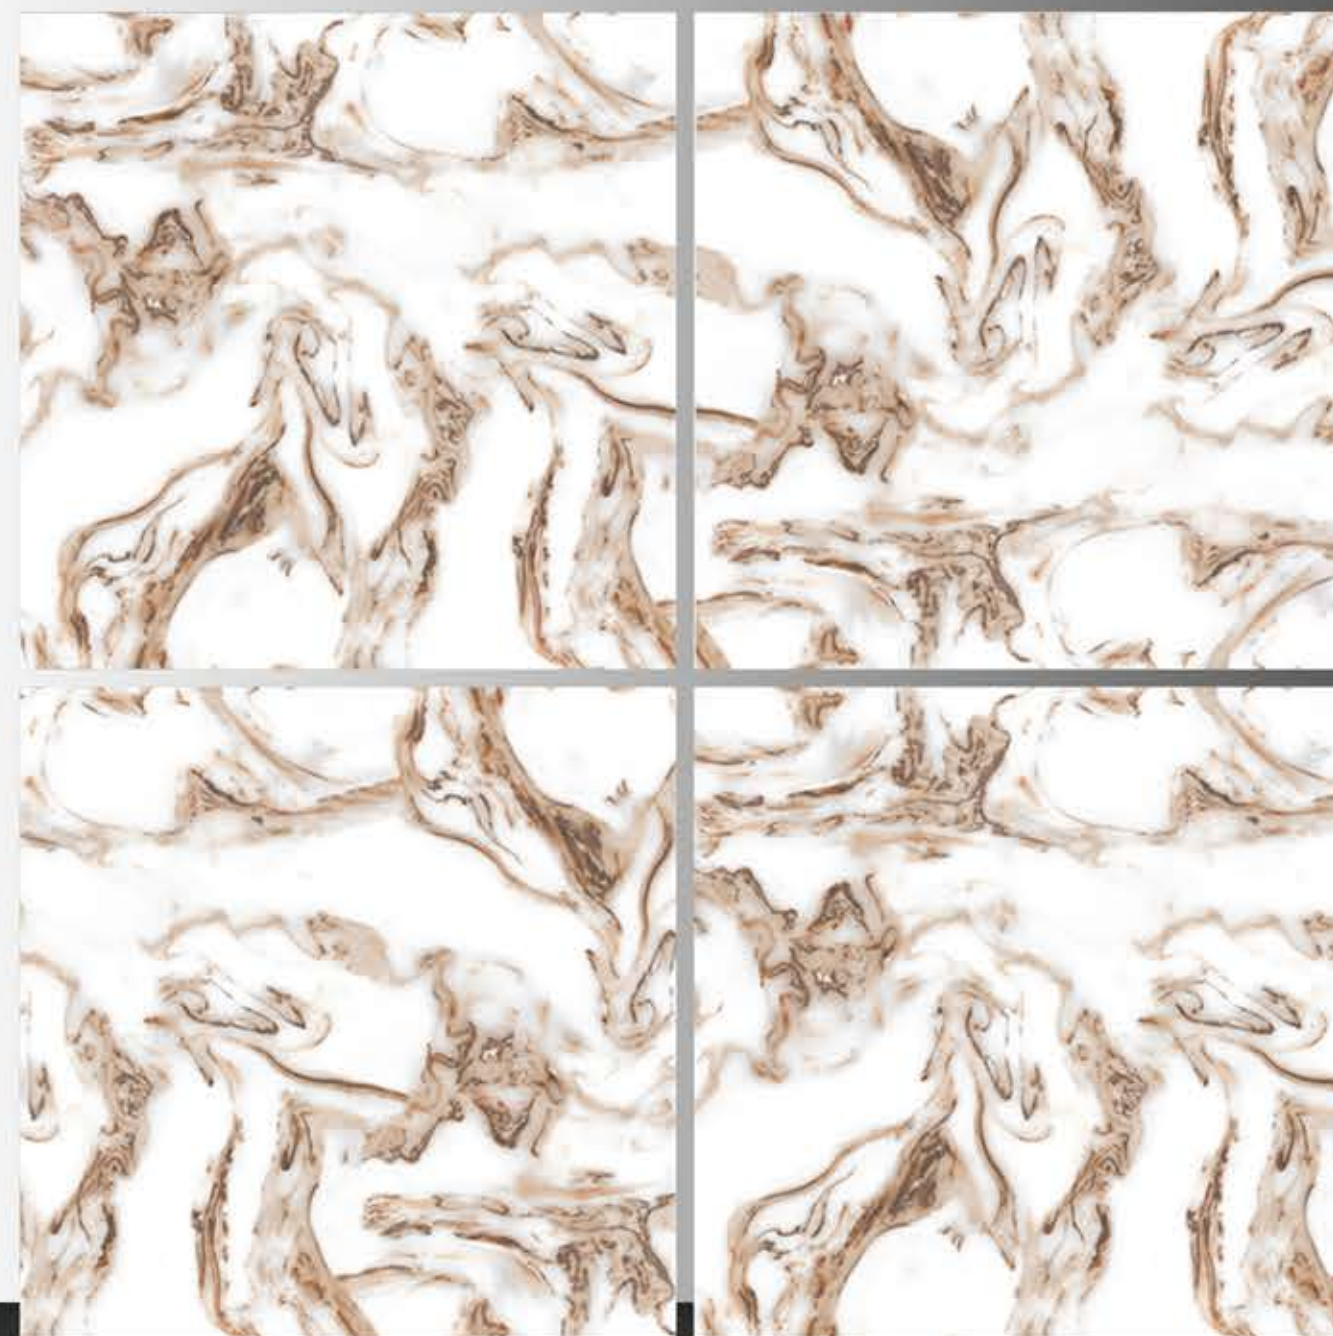

FORESTA BROWN