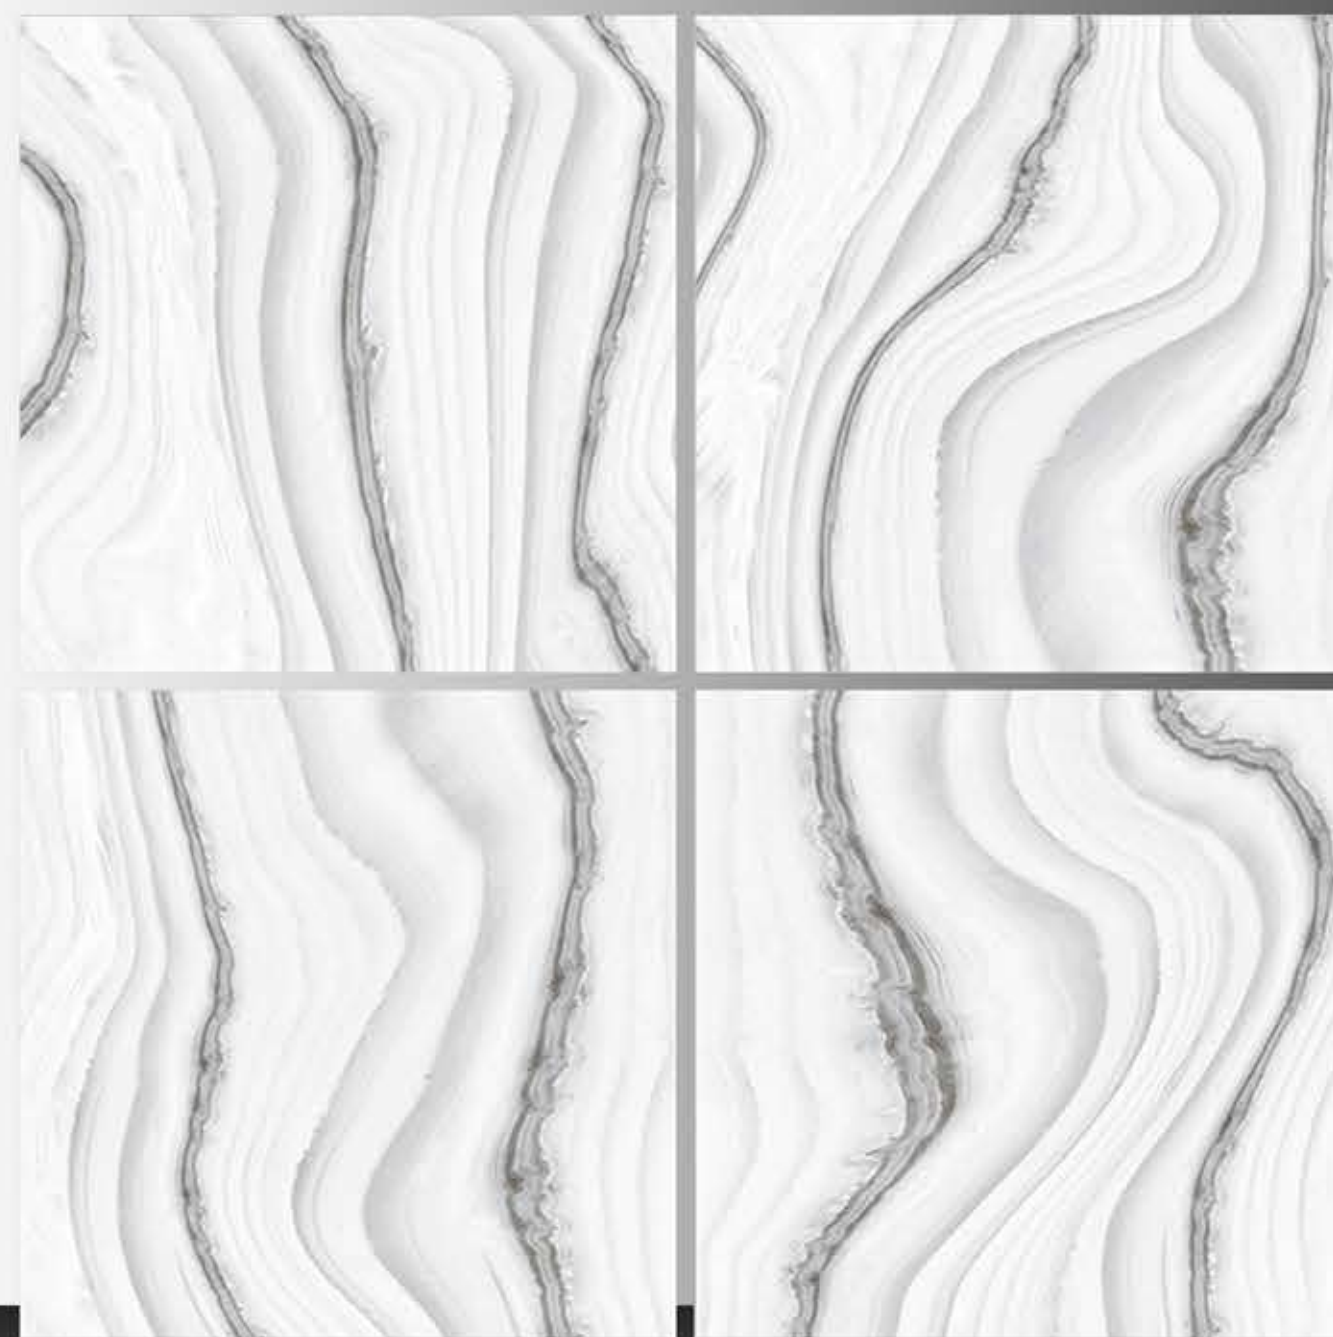

POLISH TILES
600 x 600 mm

Classic Travertino

POLISH TILES
600 x 600 mm

CLASSICO TRAVERTINO

POLISH TILES
600 x 600 mm

COLONIAL GREY

POLISH TILES
600 x 600 mm

CORNEVA WOOD