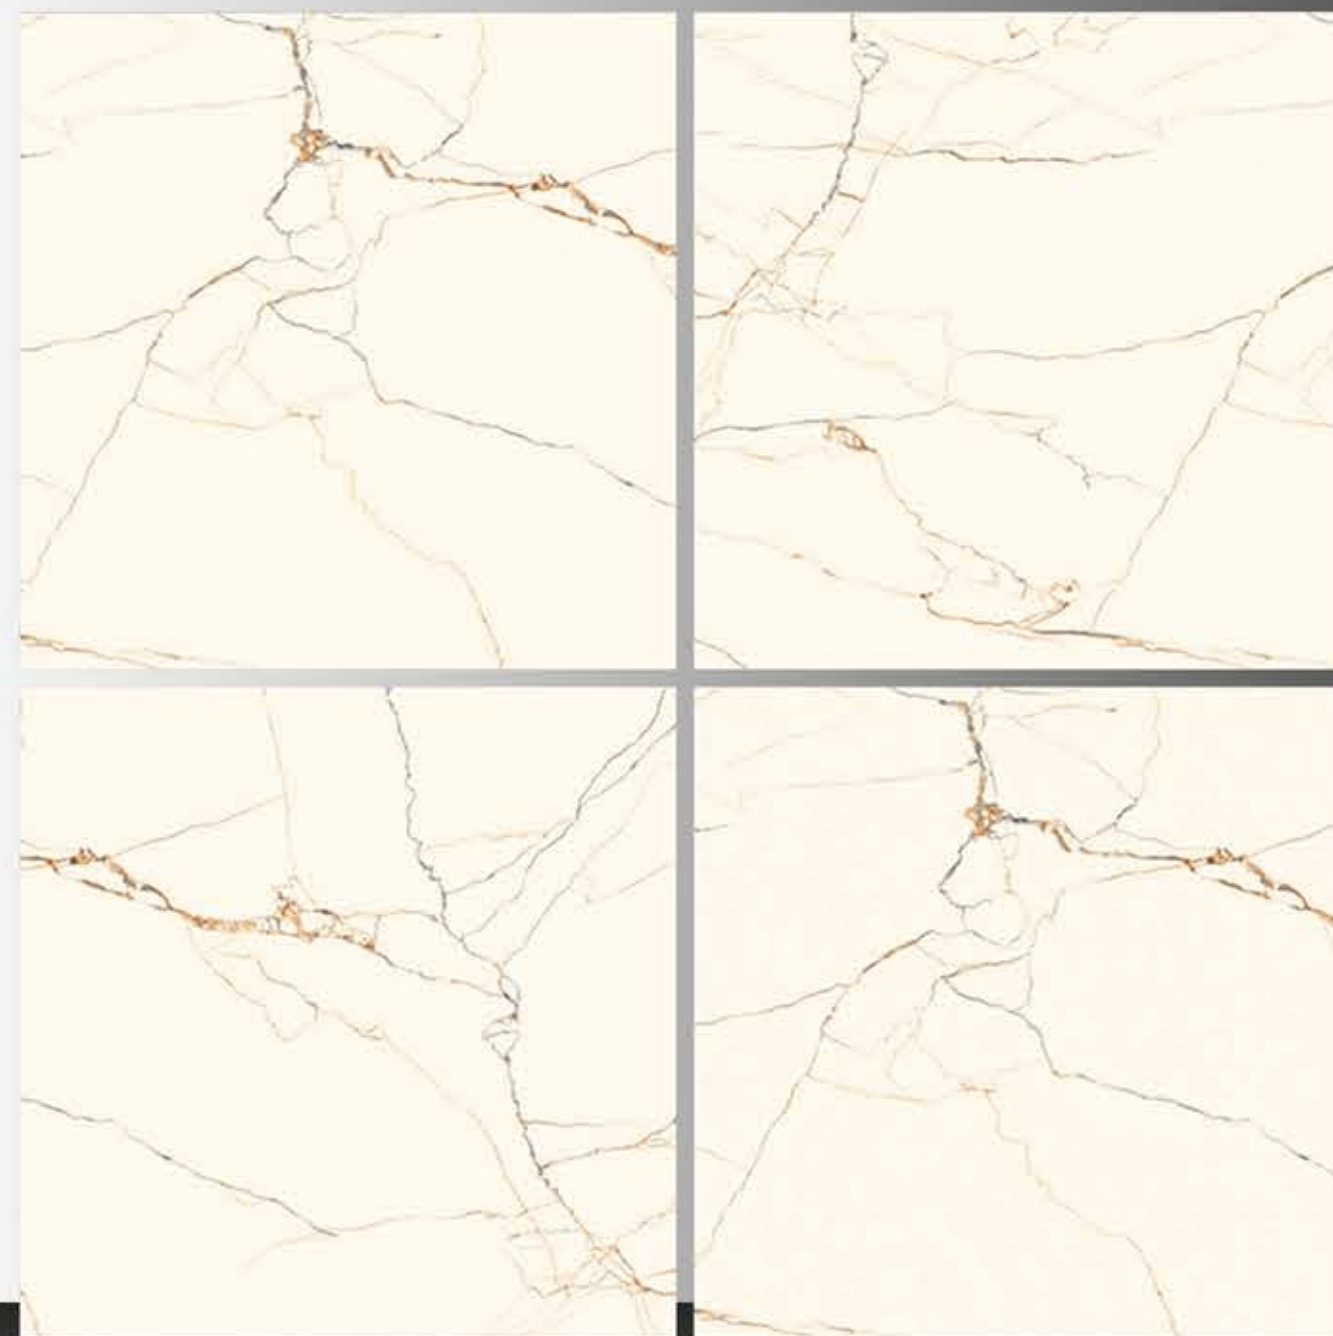

POLISH TILES
600 x 600 mm

Alpha White

POLISH TILES
600 x 600 mm

AMARON BROWN

POLISH TILES
600 x 600 mm

AMARON GREY

POLISH TILES
600 x 600 mm

Amphora Statuario