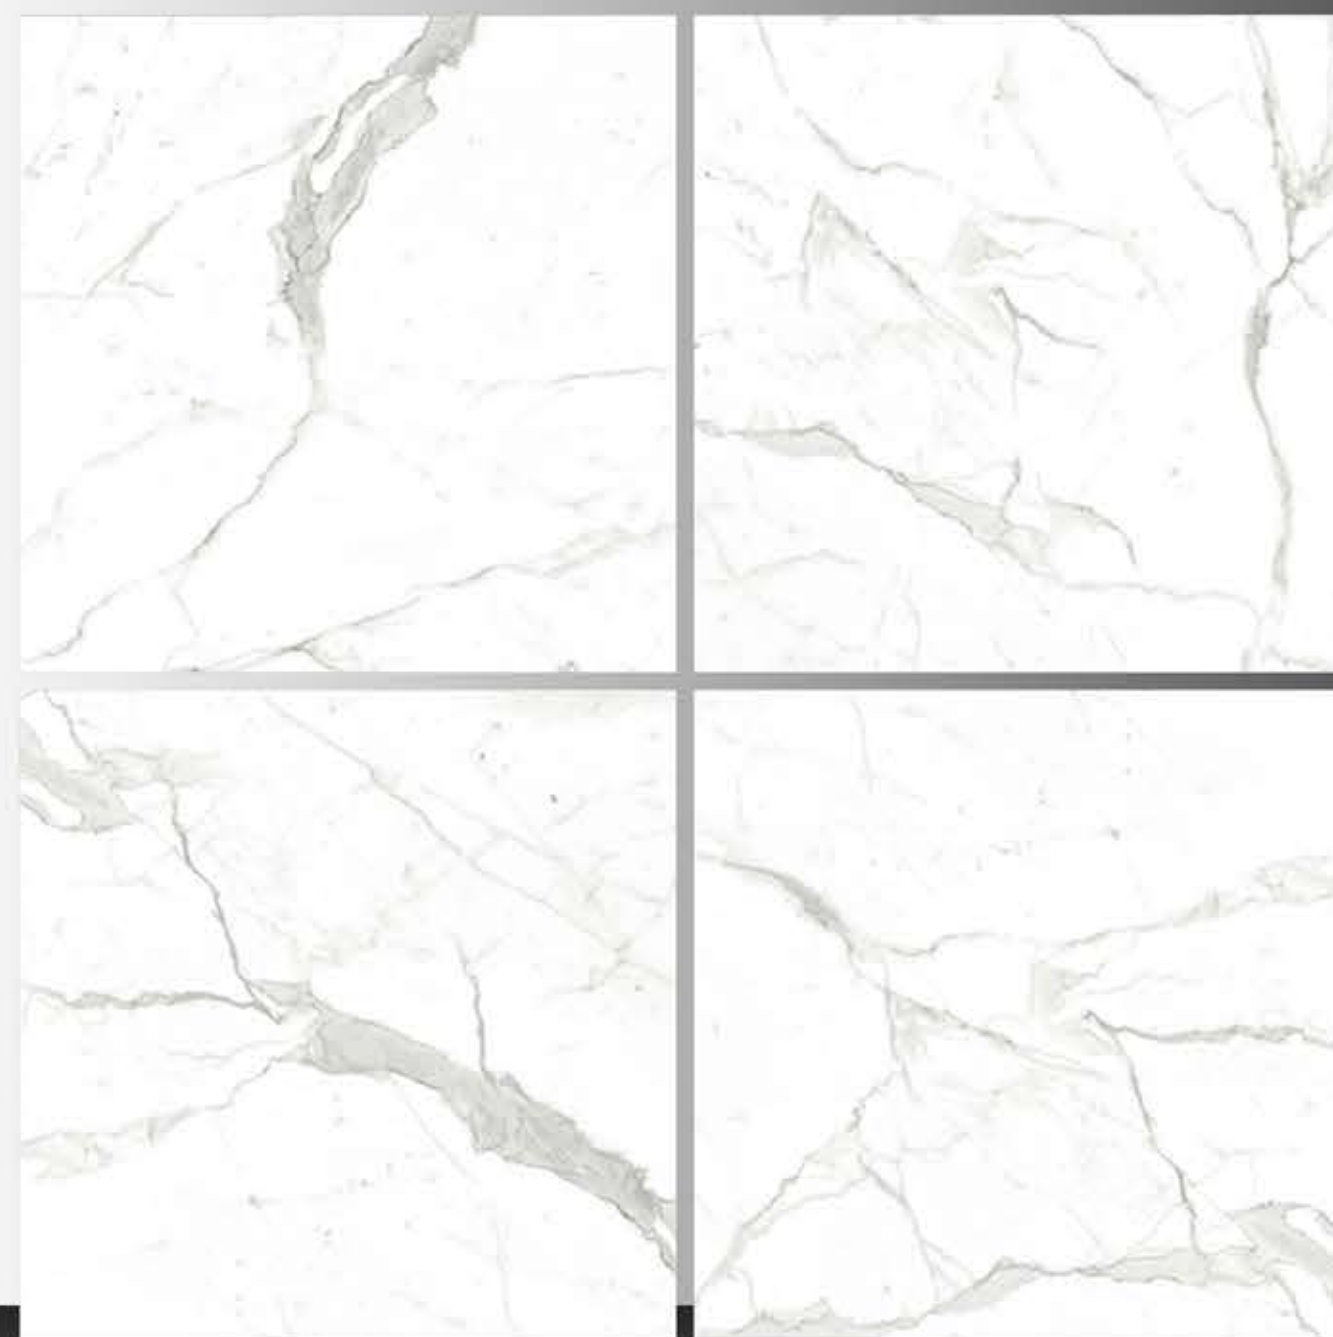

POLISH TILES
600 x 600 mm

SILVA GREY

POLISH TILES
600 x 600 mm

SIRIO WHITE

POLISH TILES
600 x 600 mm

SISILIA BROWN

POLISH TILES
600 x 600 mm

SISILIA GREY