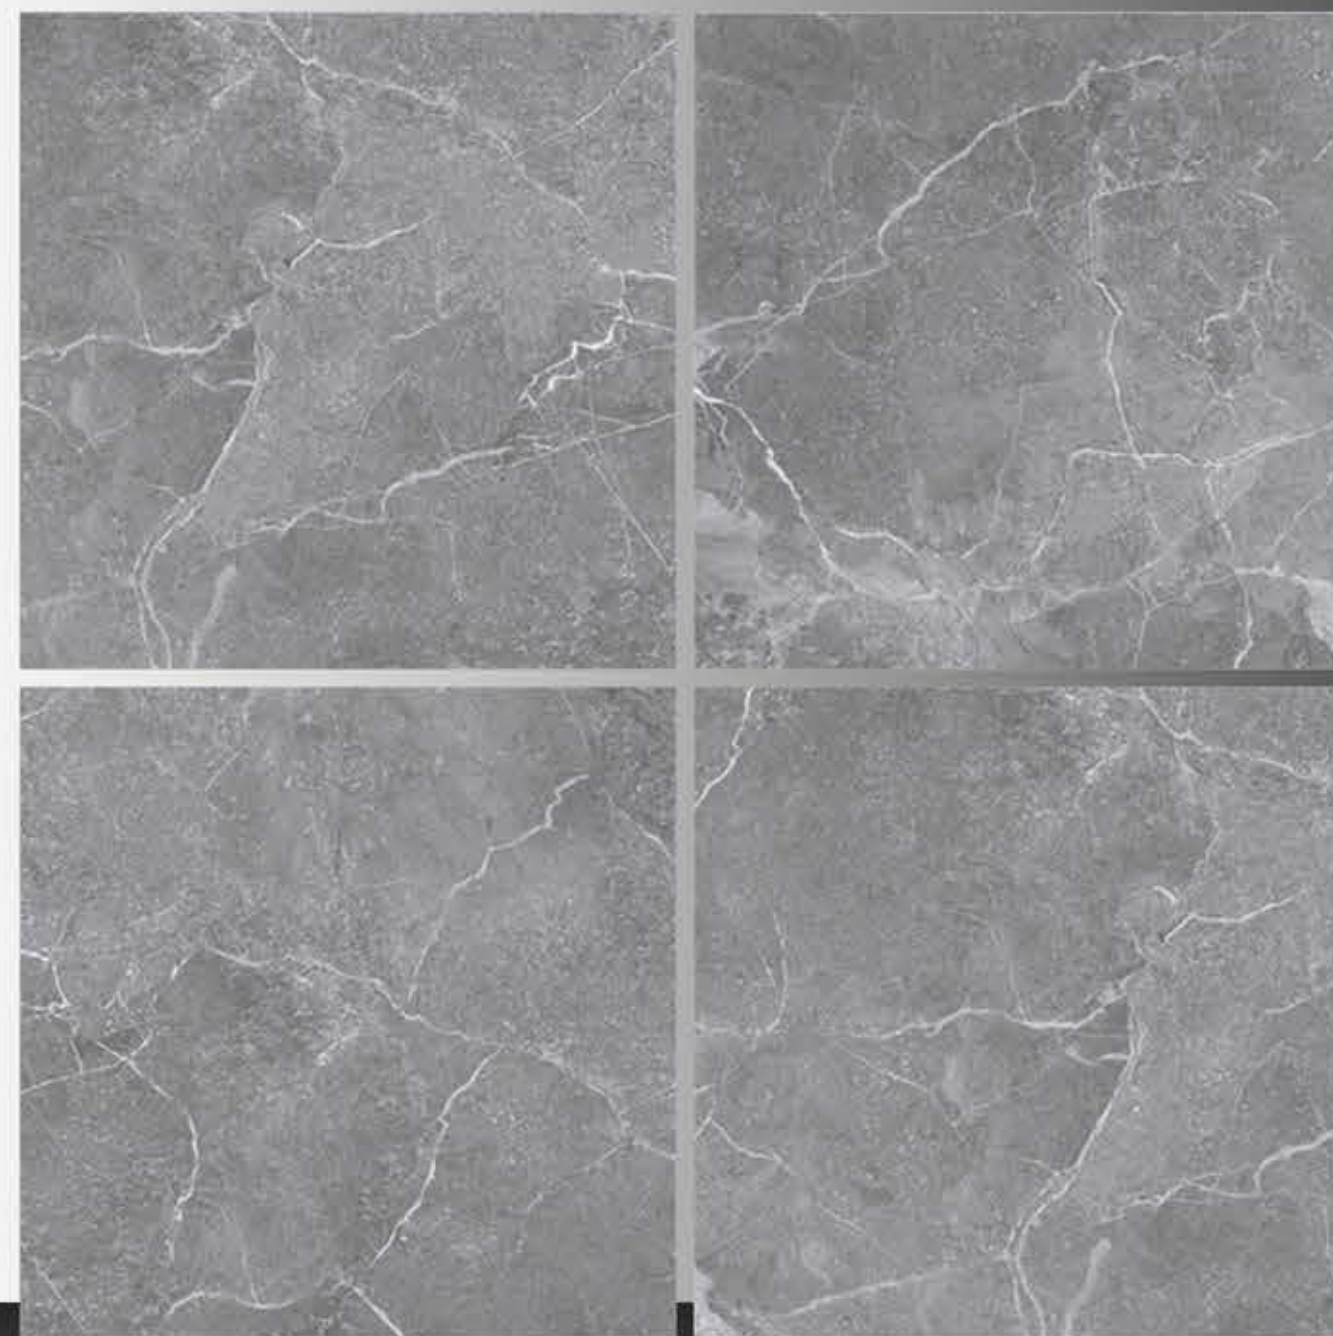

POLISH TILES
600 x 600 mm

TROPIX WHITE

POLISH TILES
600 x 600 mm

TROY BEIGE

POLISH TILES
600 x 600 mm

TUNISIA BIANCO

POLISH TILES
600 x 600 mm

TUNISIA GREY