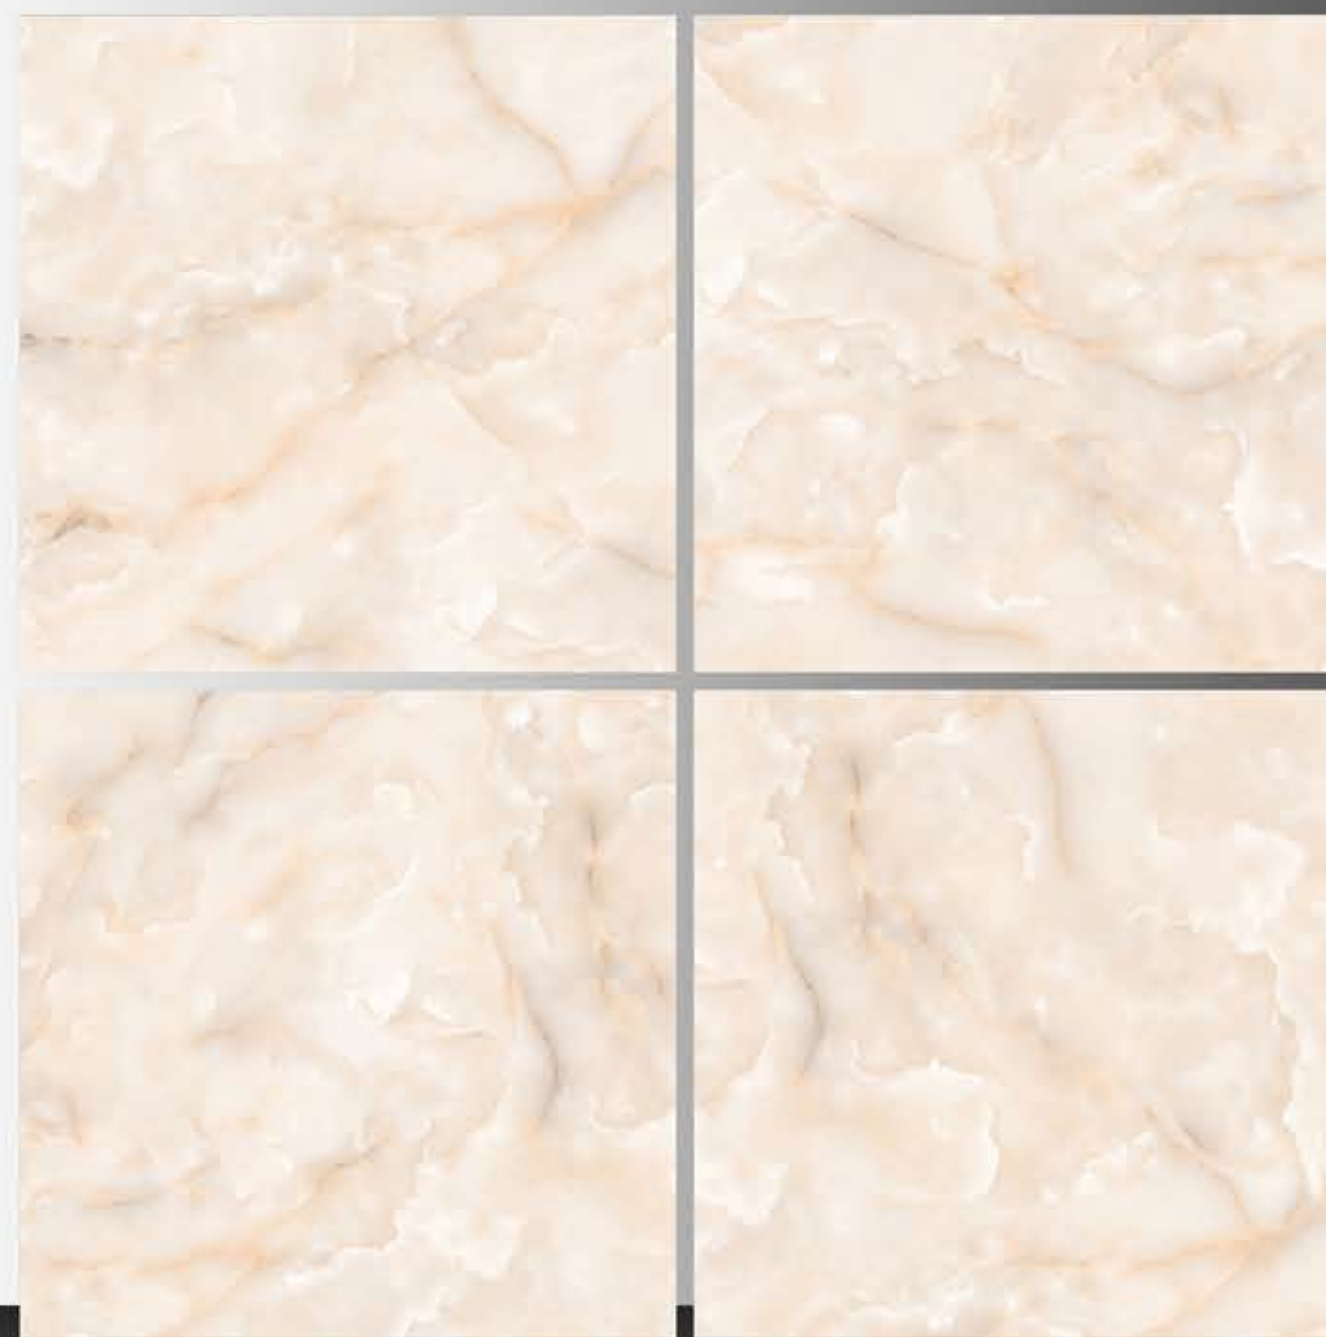

POLISH TILES
600 x 600 mm

ORLIN BRONZE

POLISH TILES
600 x 600 mm

PETAL PINK

POLISH TILES
600 x 600 mm

PINE BEIGE

POLISH TILES
600 x 600 mm

PISTO CARRARA